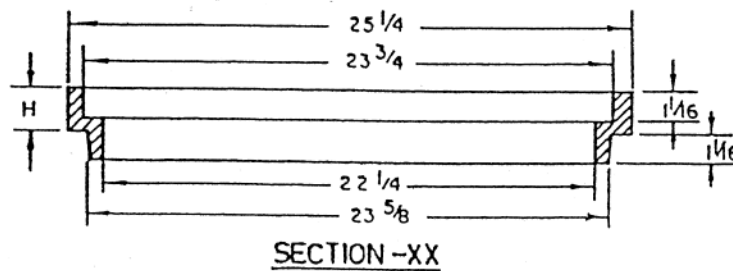

CAST IRON RISERS FOR 2001 MANHOLE (STACKABLE)

MATERIAL SPEC: ASTM A-48 CLASS 35B

ITEM #2001-X(SIZE)