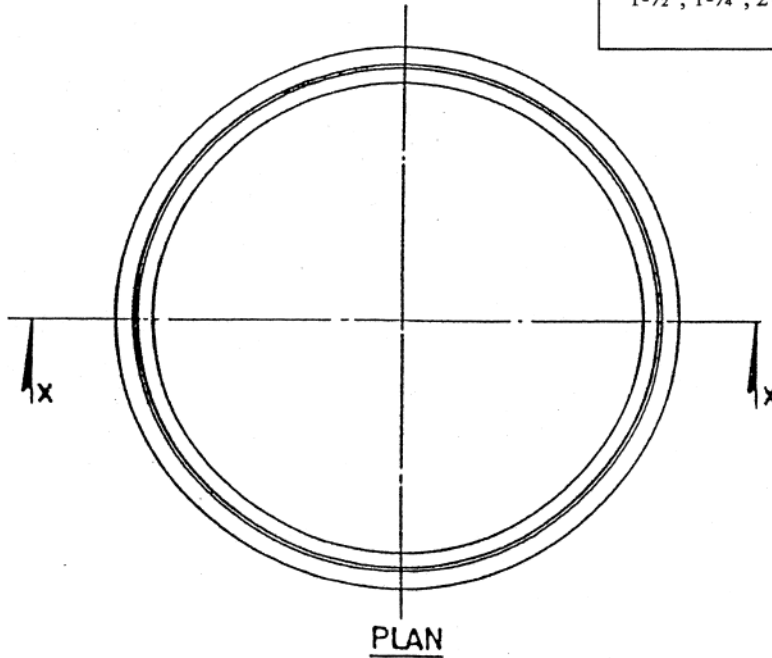

CAST IRON RISERS FOR 2001 MANHOLE (STACKABLE)

MATERIAL SPEC: ASTM A-48 CLASS 35B

ITEM #2001-X(SIZE)