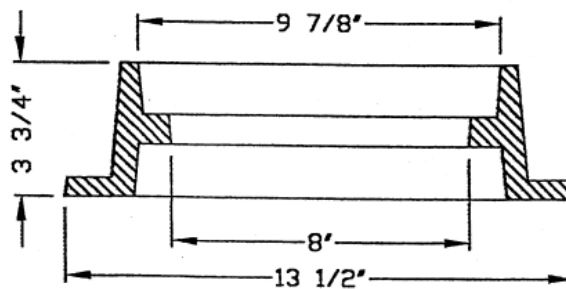

COVER SECTION-AA

AVAILABLE MADE
IN THE USA

REVERSIBLE 4" TALL TRAFFIC RATED CLEANOUT FRAME & COVER

MATERIAL SPEC: ASTM A-48 CLASS 35B

ITEM #VB-7621*