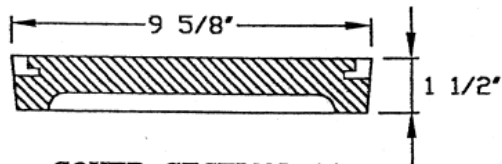

COVER SECTION-AA