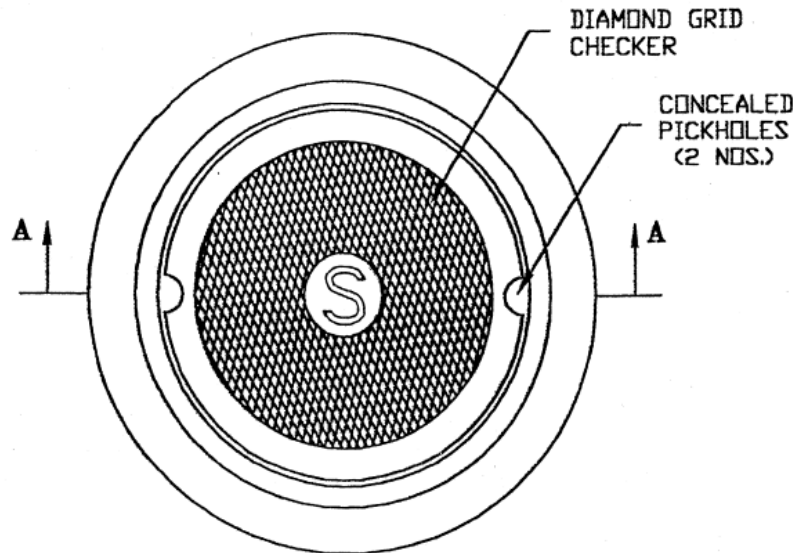

CAPITOL FOUNDRY OF VA, INC.

2856 CRUSADER CIRCLE
VIRGINIA BEACH, VA 23453

PHONE: (757) 427-9431

FAX: (757) 427-9308

www.capitolfoundry.net

PLAN VIEW