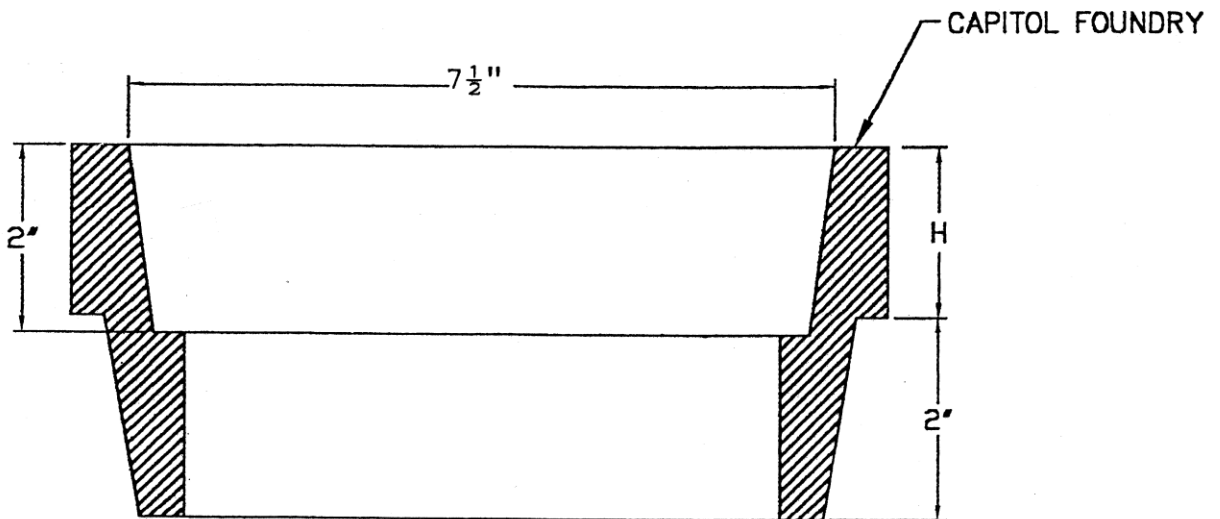

CAPITOL FOUNDRY OF VA, INC.

2856 CRUSADER CIRCLE
VIRGINIA BEACH, VA 23453

PHONE: (757) 427-9431

FAX: (757) 427-9308

www.capitolfoundry.net

AVAILABLE HEIGHT
ADJUSTMENTS: 1", 1-1/2",
2", 2-1/2", 3", 4" & 6"

5 1/4" VALVE BOX RISERS

MATERIAL SPEC: ASTM A-48 CLASS 35B

ITEM #VB-X(SIZE)