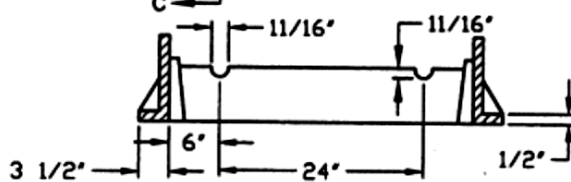

# CAPITOL FOUNDRY OF VA, INC.

2856 CRUSADER CIRCLE  
VIRGINIA BEACH, VA 23453

PHONE: (757) 427-9431

FAX: (757) 427-9308

www.capitolfoundry.net

ALSO AVAILABLE  
WITH "F" OR "G"  
GRATE

30" CURB CATCH BASIN FRAME, GRATE & HOOD