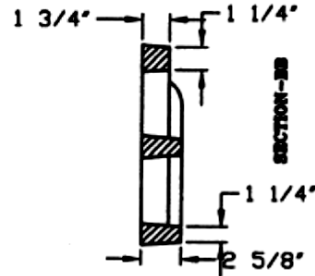

# CAPITOL FOUNDRY OF VA, INC.

2856 CRUSADER CIRCLE  
VIRGINIA BEACH, VA 23453

PHONE: (757) 427-9431

FAX: (757) 427-9308

www.capitolfoundry.net

ALSO AVAILABLE  
WITH "F" OR "G"  
GRATE

30" CURB CATCH BASIN FRAME, GRATE & HOOD

MATERIAL SPEC: ASTM A-48 CLASS 35B

ITEM #840.03E\*