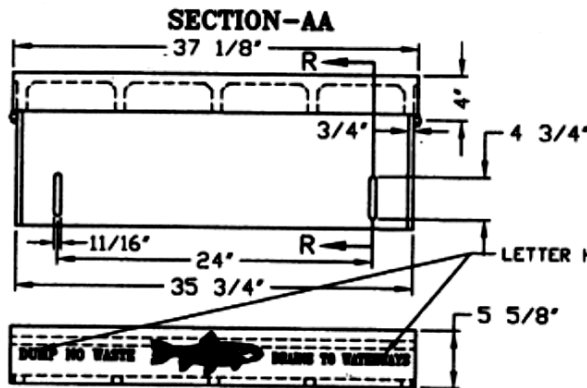

# CAPITOL FOUNDRY OF VA, INC.

2856 CRUSADER CIRCLE  
VIRGINIA BEACH, VA 23453

PHONE: (757) 427-9431

FAX: (757) 427-9308

www.capitolfoundry.net

ALSO AVAILABLE  
WITH "F" OR "G"  
GRATE

30" CURB CATCH BASIN FRAME, GRATE & HOOD