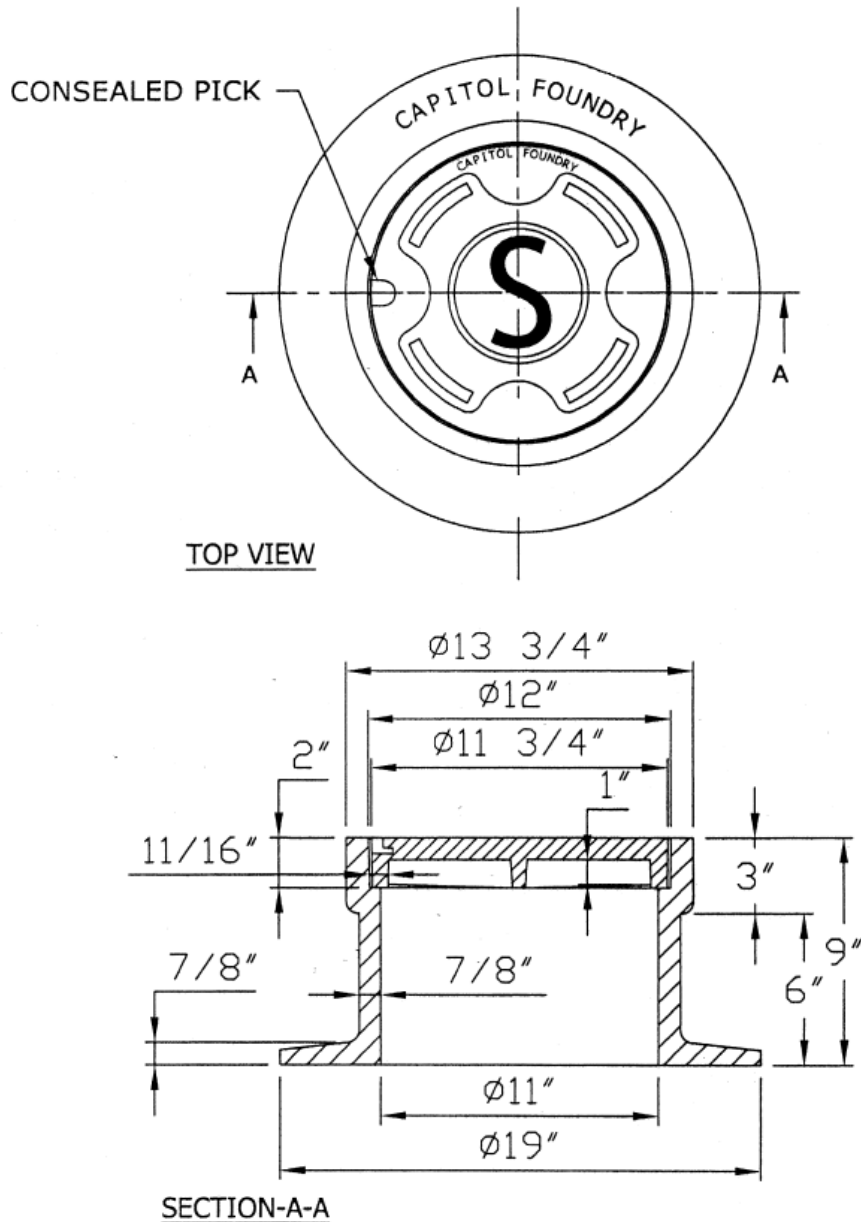

CAPITOL FOUNDRY OF VA, INC.

2856 CRUSADER CIRCLE
VIRGINIA BEACH, VA 23453

PHONE: (757) 427-9431

FAX: (757) 427-9308

www.capitolfoundry.net

STANDARD 10" TRAFFIC RATED CLEANOUT BOX & LID (LAMPHOLE)

MATERIAL SPEC: ASTM A-48 CLASS 35B

ITEM #B-1180*