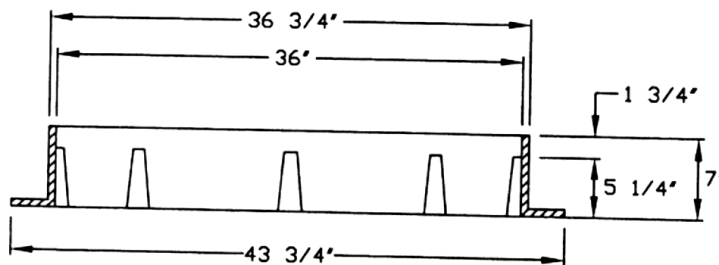

# CAPITOL FOUNDRY OF VA, INC.

2856 CRUSADER CIRCLE  
VIRGINIA BEACH, VA 23453

PHONE: (757) 427-9431

FAX: (757) 427-9308

www.capitolfoundry.net

STANDARD CHBN-1 24" X 36" GRATE & 7" TALL FRAME

MATERIAL SPEC: ASTM A-48 CLASS 35B