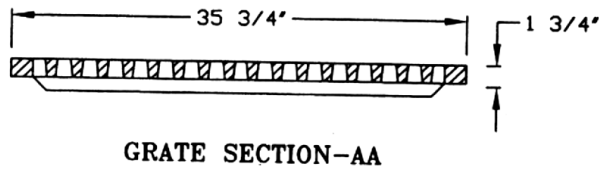

# CAPITOL FOUNDRY OF VA, INC.

2856 CRUSADER CIRCLE  
VIRGINIA BEACH, VA 23453

PHONE: (757) 427-9431

FAX: (757) 427-9308

www.capitolfoundry.net

STANDARD CHBN-1 24" X 36" GRATE & 7" TALL FRAME

MATERIAL SPEC: ASTM A-48 CLASS 35B