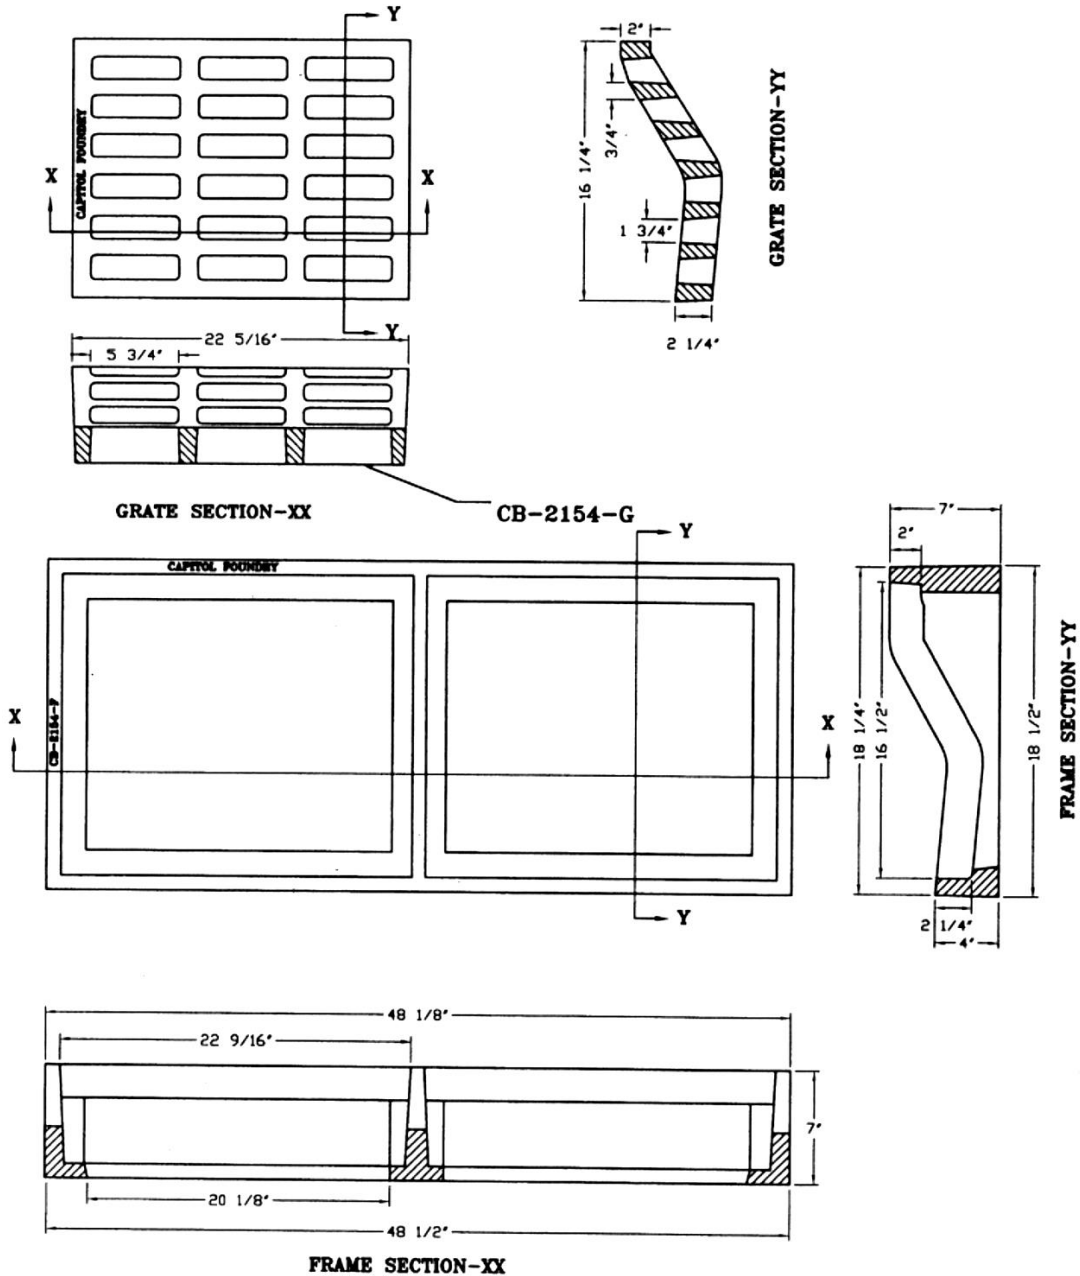

CAPITOL FOUNDRY OF VA, INC.

2856 CRUSADER CIRCLE
VIRGINIA BEACH, VA 23453

PHONE: (757) 427-9431

FAX: (757) 427-9308

www.capitolfoundry.net

18" x 48" ROLL CURB FRAME & DOUBLE GRATE

MATERIAL SPEC: ASTM A-48 CLASS 35B