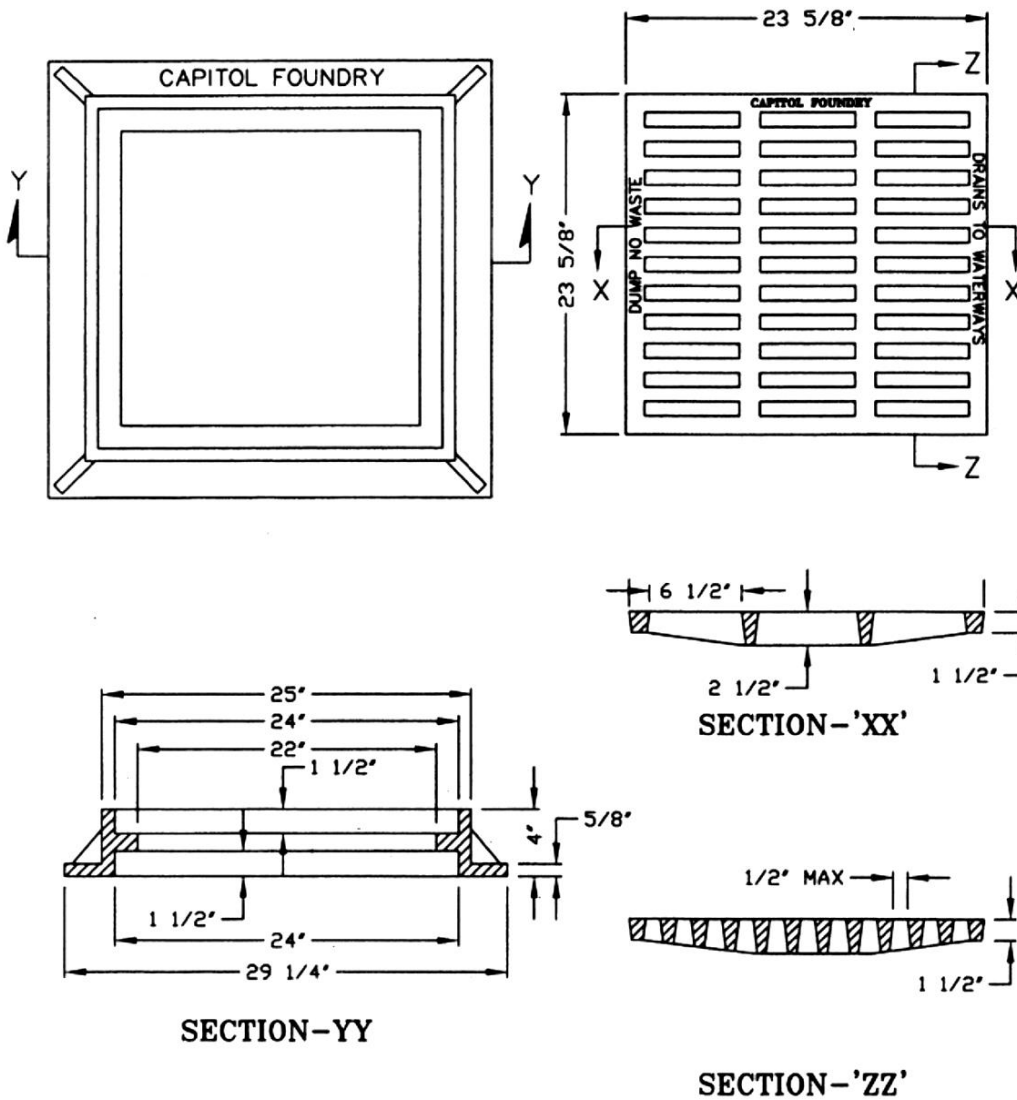

# CAPITOL FOUNDRY OF VA, INC.

2856 CRUSADER CIRCLE  
VIRGINIA BEACH, VA 23453

PHONE: (757) 427-9431

FAX: (757) 427-9308

www.capitolfoundry.net

ALSO AVAILABLE IN  
6" TALL STD FRAME

'ADA' COMPLIANT 24" X 24" X 4" TALL GRATE & REVERSABLE FRAME

MATERIAL SPEC: ASTM A-48 CLASS 35B

ITEM #CB-2424\*SH-PED