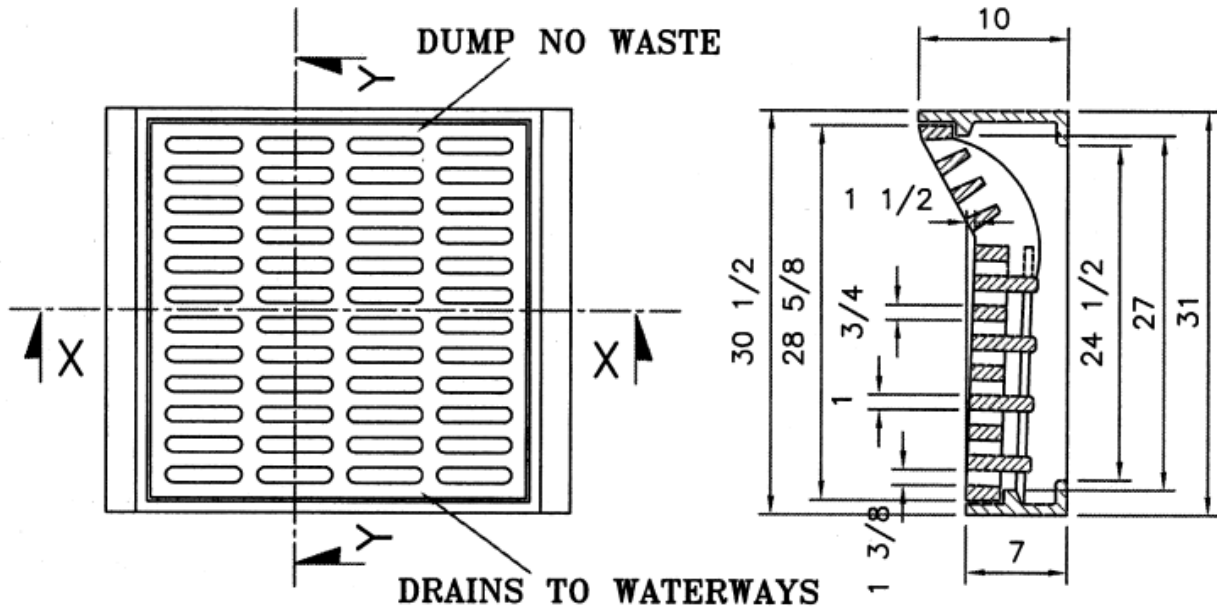

CAPITOL FOUNDRY OF VA, INC.

2856 CRUSADER CIRCLE
VIRGINIA BEACH, VA 23453

PHONE: (757) 427-9431

FAX: (757) 427-9308

www.capitolfoundry.net

PLAN

SECTION YY