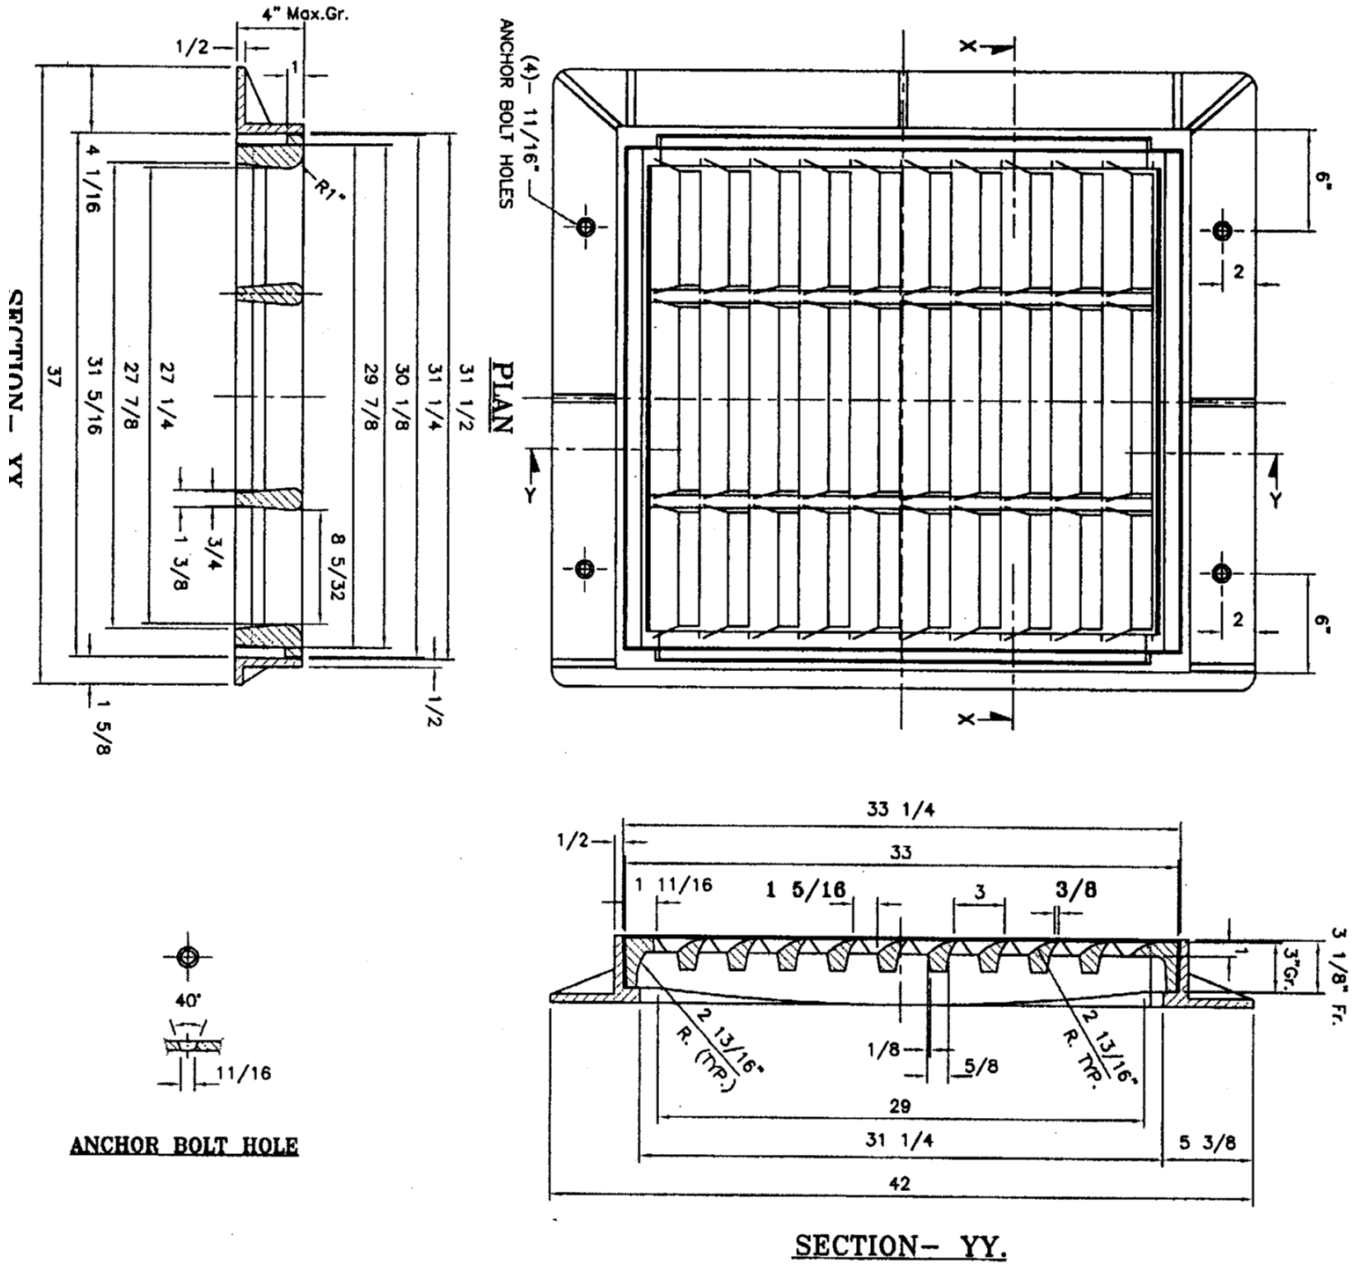

# CAPITOL FOUNDRY OF VA, INC.

2856 CRUSADER CIRCLE  
 VIRGINIA BEACH, VA 23453

PHONE: (757) 427-9431

FAX: (757) 427-9308

www.capitolfoundry.net

BALTIMORE STANDARD 'S' 3-FLANGE FRAME & VANE GRATE

MATERIAL SPEC: ASTM A-48 CLASS