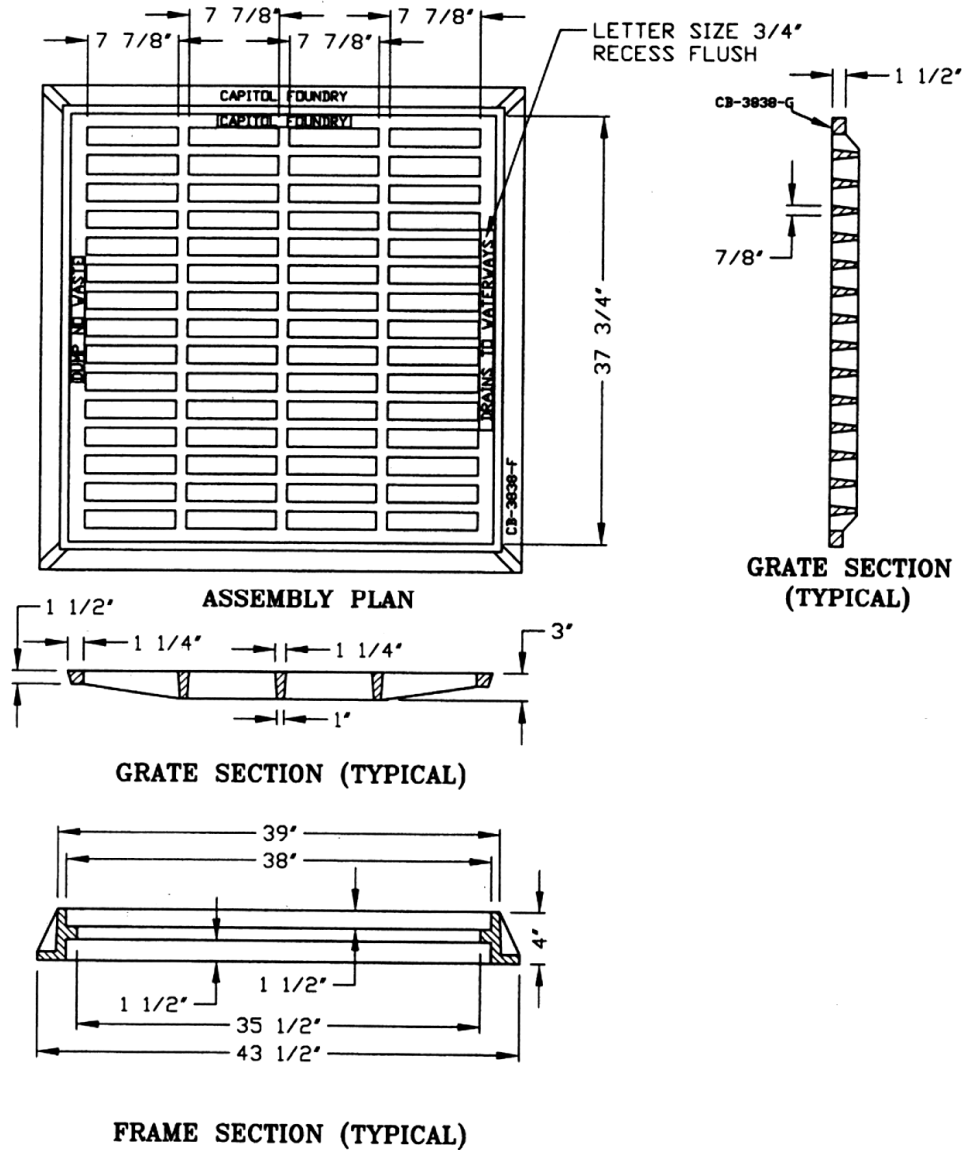

CAPITOL FOUNDRY OF VA, INC.

2856 CRUSADER CIRCLE
VIRGINIA BEACH, VA 23453

PHONE: (757) 427-9431

FAX: (757) 427-9308

www.capitolfoundry.net

STANDARD 38" X 38" GRATE & 4" TALL REVERSIBLE FRAME

MATERIAL SPEC: ASTM A-48 CLASS 35B

ITEM #CB-3838*SH