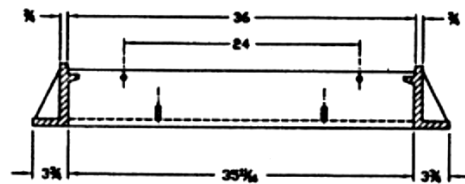

SECTION-D-D
GRATE DETAILS

PLAN (FRAME)

SECTION-A-A

FRAME GRATE HOOD ASSY

24" CURB CATCH BASIN FRAME, GRATE & HOOD

MATERIAL SPEC: ASTM A-48 CLASS 35B

ITEM #CB-74*