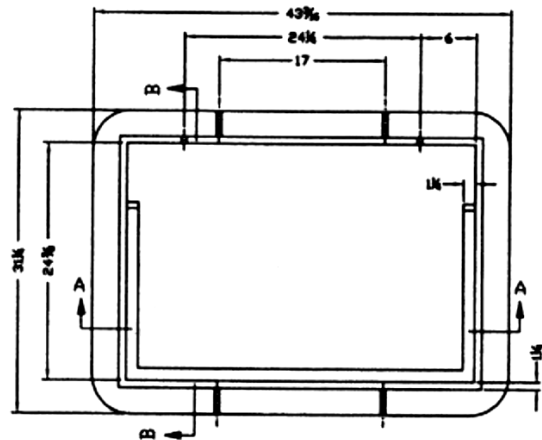

SECTION-D-D
GRATE DETAILS

PLAN (FRAME)

SECTION-A-A

FRAME GRATE HOOD ASSY

24" CURB CATCH BASIN FRAME, GRATE & HOOD

MATERIAL SPEC: ASTM A-48 CLASS 35B

ITEM #CB-74*