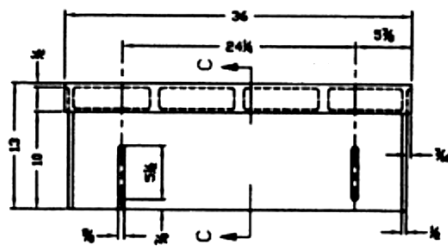

CAPITOL FOUNDRY OF VA, INC.

2856 CRUSADER CIRCLE
VIRGINIA BEACH, VA 23453

PHONE: (757) 427-9431

FAX: (757) 427-9308

www.capitolfoundry.net

RADIUS CURB BOX.