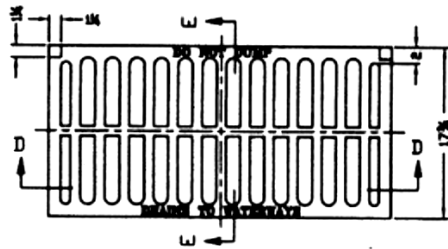

PLAN (GRATE)