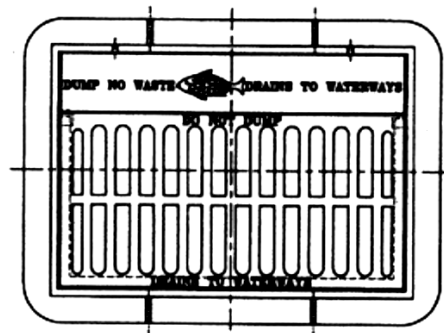

SECTION-D-D
GRATE DETAILS

PLAN (FRAME)

SECTION-A-A

FRAME GRATE HOOD ASSY

24" CURB CATCH BASIN FRAME, GRATE & HOOD

MATERIAL SPEC: ASTM A-48 CLASS 35B

ITEM #CB-74*