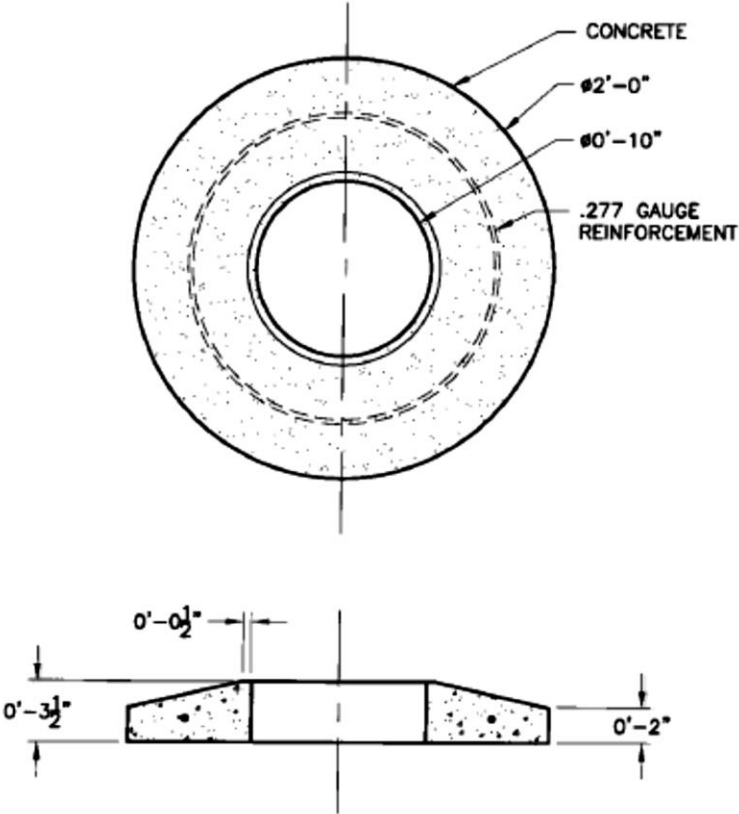

# *CAPITOL FOUNDRY OF VA, INC.*

2856 CRUSADER CIRCLE  
VIRGINIA BEACH, VA 23453

PHONE: (757) 427-9431

FAX: (757) 427-9308

[www.capitolfoundry.net](http://www.capitolfoundry.net)

24" CONCRETE VALVE PROTECTOR