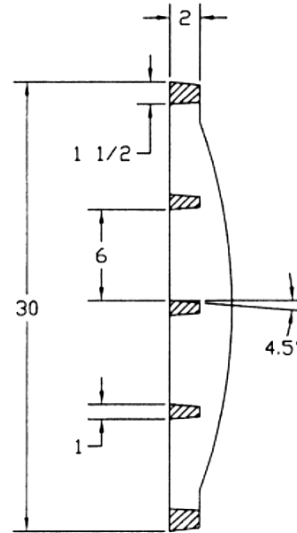

CAPITOL FOUNDRY OF VA, INC.

2856 CRUSADER CIRCLE
 VIRGINIA BEACH, VA 23453

PHONE: (757) 427-9431

FAX: (757) 427-9308

www.capitolfoundry.net

MADE IN USA

FRAME SPEC: STEEL ASTM A709 GRADE 36
 GALVANIZING SPEC: ASTM A123

VDOT 30" X 30" GRATE & GALVANIZED STEEL FRAME W/CHANNEL BEAM

MATERIAL SPEC: ASTM A-48 CLASS 35B

ITEM #DI-10E*DOM