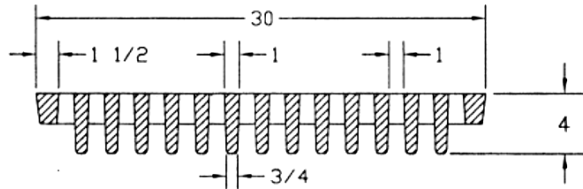

CAPITOL FOUNDRY OF VA, INC.

2856 CRUSADER CIRCLE
 VIRGINIA BEACH, VA 23453

PHONE: (757) 427-9431

FAX: (757) 427-9308

www.capitolfoundry.net

MADE IN USA

FRAME SPEC: STEEL ASTM A709 GRADE 36
 GALVANIZING SPEC: ASTM A123

VDOT 30" X 30" GRATE & GALVANIZED STEEL FRAME W/CHANNEL BEAM

MATERIAL SPEC: ASTM A-48 CLASS 35B

ITEM #DI-10E*DOM