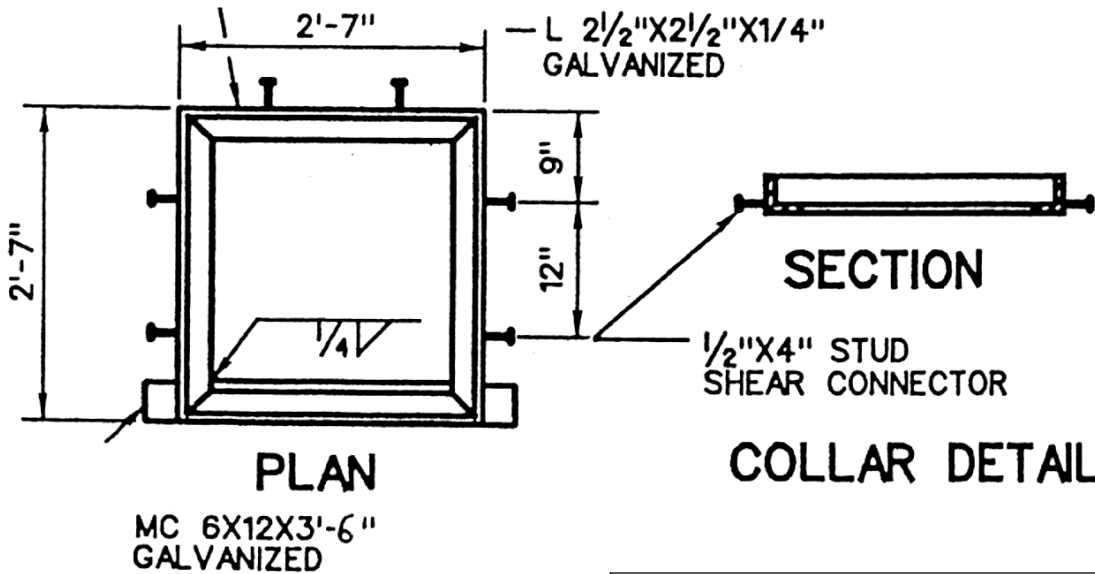

CAPITOL FOUNDRY OF VA, INC.

2856 CRUSADER CIRCLE
 VIRGINIA BEACH, VA 23453

PHONE: (757) 427-9431

FAX: (757) 427-9308

www.capitolfoundry.net

MADE IN USA

FRAME SPEC: STEEL ASTM A709 GRADE 36
 GALVANIZING SPEC: ASTM A123

VDOT 30" X 30" GRATE & GALVANIZED STEEL FRAME W/CHANNEL BEAM

MATERIAL SPEC: ASTM A-48 CLASS 35B

ITEM #DI-10E*DOM