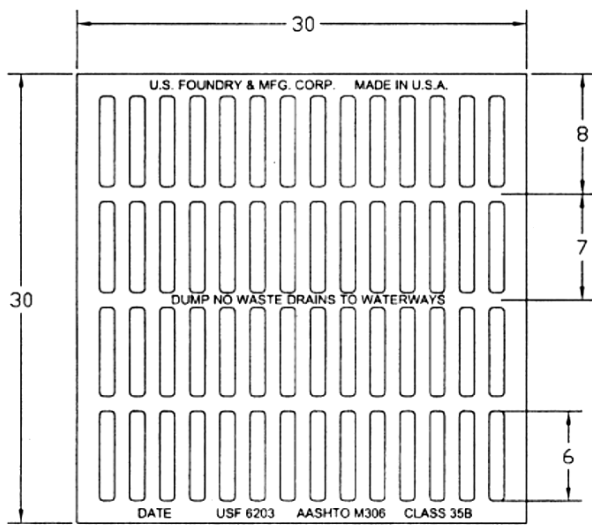

CAPITOL FOUNDRY OF VA, INC.

2856 CRUSADER CIRCLE
 VIRGINIA BEACH, VA 23453

PHONE: (757) 427-9431

FAX: (757) 427-9308

www.capitolfoundry.net

MADE IN USA

FRAME SPEC: STEEL ASTM A709 GRADE 36
 GALVANIZING SPEC: ASTM A123

VDOT 30" X 30" GRATE & GALVANIZED STEEL FRAME W/CHANNEL BEAM

MATERIAL SPEC: ASTM A-48 CLASS 35B

ITEM #DI-10E*DOM