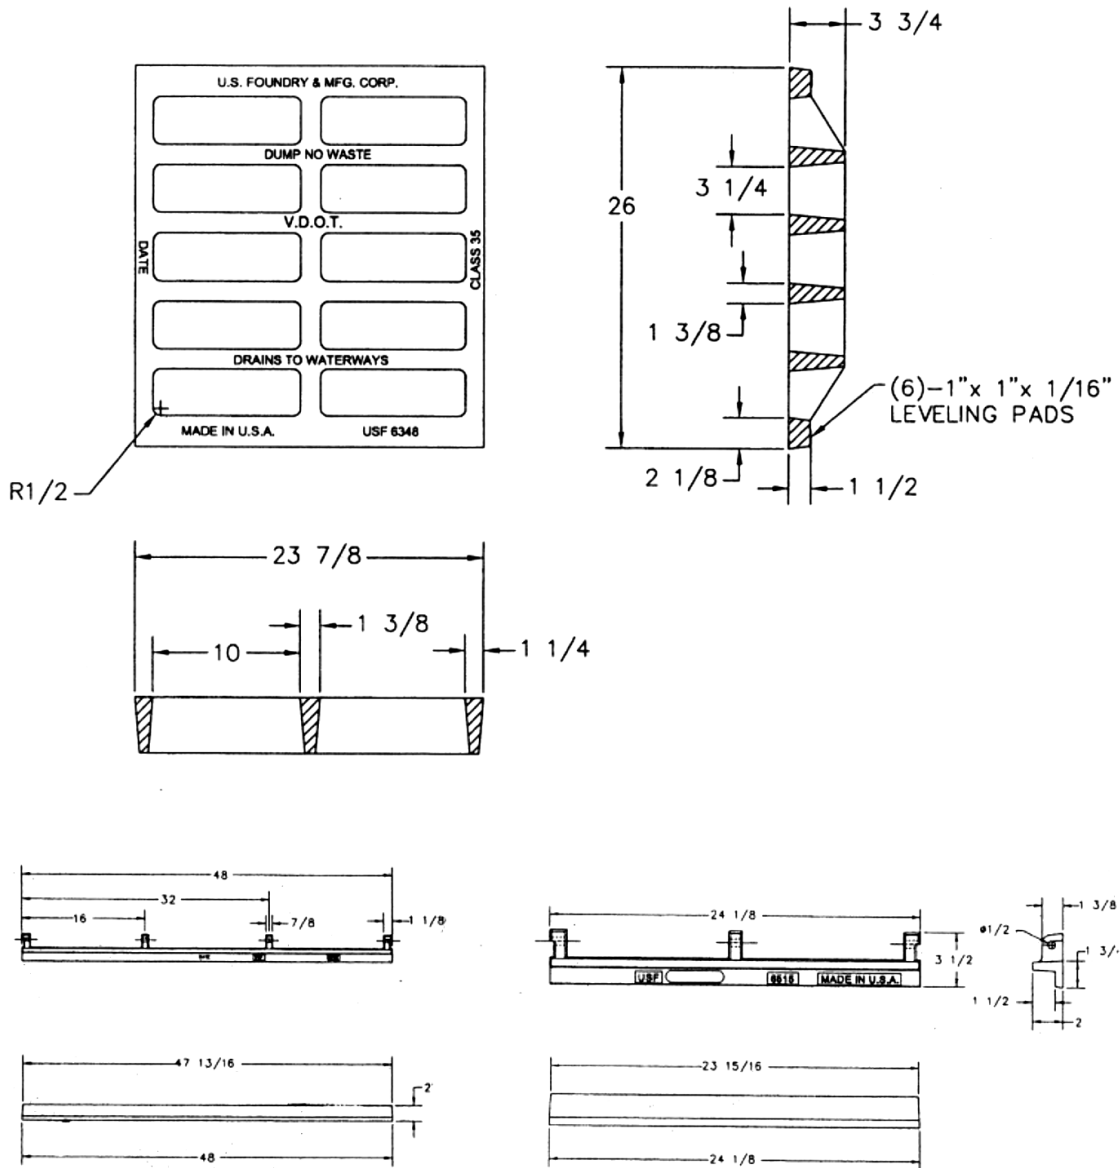

# CAPITOL FOUNDRY OF VA, INC.

2856 CRUSADER CIRCLE  
 VIRGINIA BEACH, VA 23453

PHONE: (757) 427-9431

FAX: (757) 427-9308

www.capitolfoundry.net

MADE IN USA

2 FT & 4 FT FRAME RAILS  
 SHOWN

## VDOT DI-12 TYPE I SINGLE GRATE

MATERIAL SPEC: ASTM A-48 CLASS 35B

ITEM #DI-12-HD-G-I