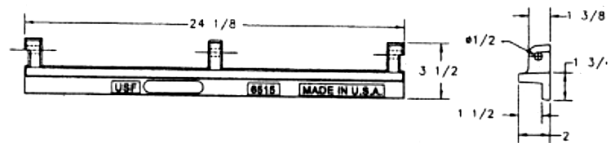

MADE IN USA

2 FT & 4 FT FRAME  
 RAILS SHOWN

VDOT DI-12 TYPE II SINGLE GRATE

MATERIAL SPEC: ASTM A-48 CLASS 35B

ITEM # DI-12-HD-G-II