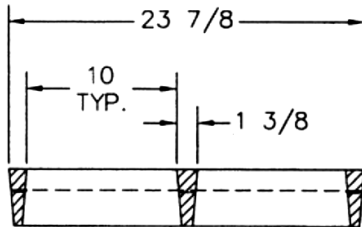

MADE IN USA

2 FT & 4 FT FRAME  
 RAILS SHOWN

VDOT DI-12 TYPE II SINGLE GRATE

MATERIAL SPEC: ASTM A-48 CLASS 35B

ITEM # DI-12-HD-G-II