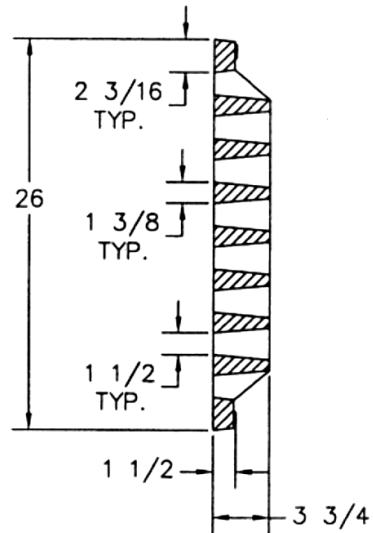

MADE IN USA

2 FT & 4 FT FRAME  
 RAILS SHOWN

VDOT DI-12 TYPE II SINGLE GRATE

MATERIAL SPEC: ASTM A-48 CLASS 35B

ITEM # DI-12-HD-G-II