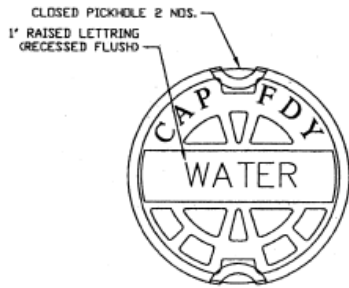

CAPITOL FOUNDRY OF VA, INC.

2856 CRUSADER CIRCLE
VIRGINIA BEACH, VA 23453

PHONE: (757) 427-9431

FAX: (757) 427-9308

www.capitolfoundry.net