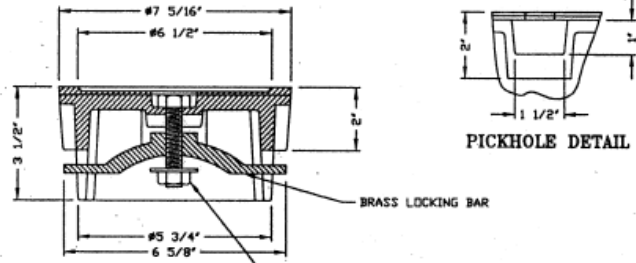

BOTTOM VIEW

PICKHOLE DETAIL

EXTRA HEAVY VALVE BOX LID W/4" SKIRT / LOCKING VALVE BOX LID

MATERIAL SPEC: ASTM A-48 CLASS 35B

ITEM #VB-26-C / 562-C-W (LOCK)