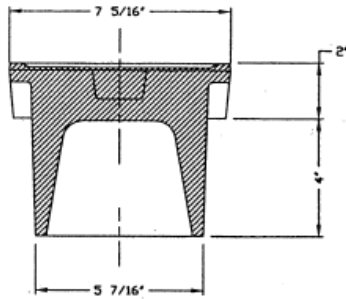

TOP VIEW

SECTION VIEW