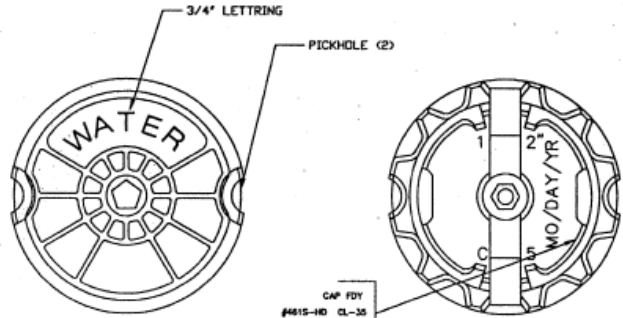

TOP VIEW

BOTTOM VIEW