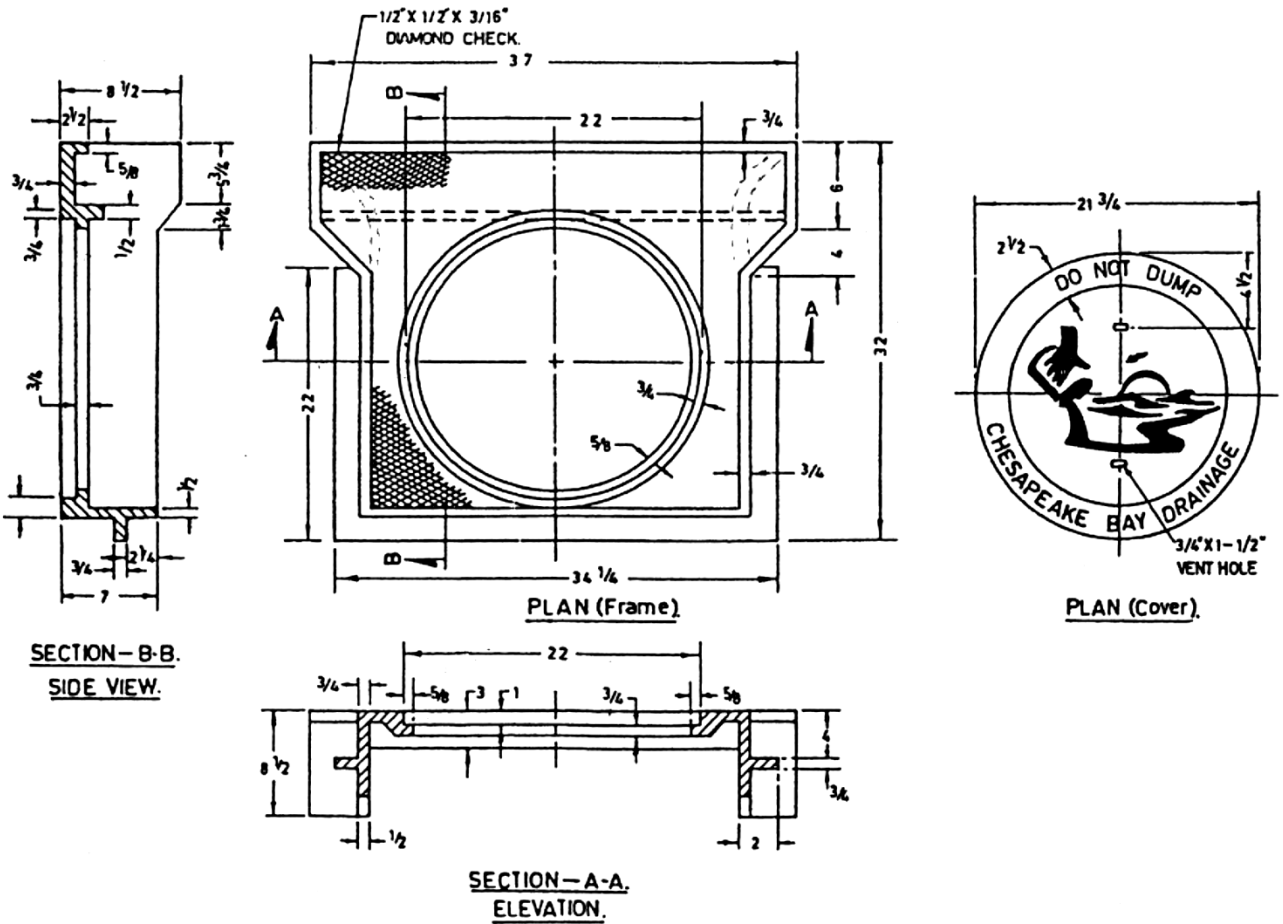

# CAPITOL FOUNDRY OF VA, INC.

2856 CRUSADER CIRCLE  
VIRGINIA BEACH, VA 23453

PHONE: (757) 427-9431

FAX: (757) 427-9308

www.capitolfoundry.net

CITY OF HAMPTON CURB CATCH BASIN FRAME & COVER

MATERIAL SPEC: ASTM A-48 CLASS 35B