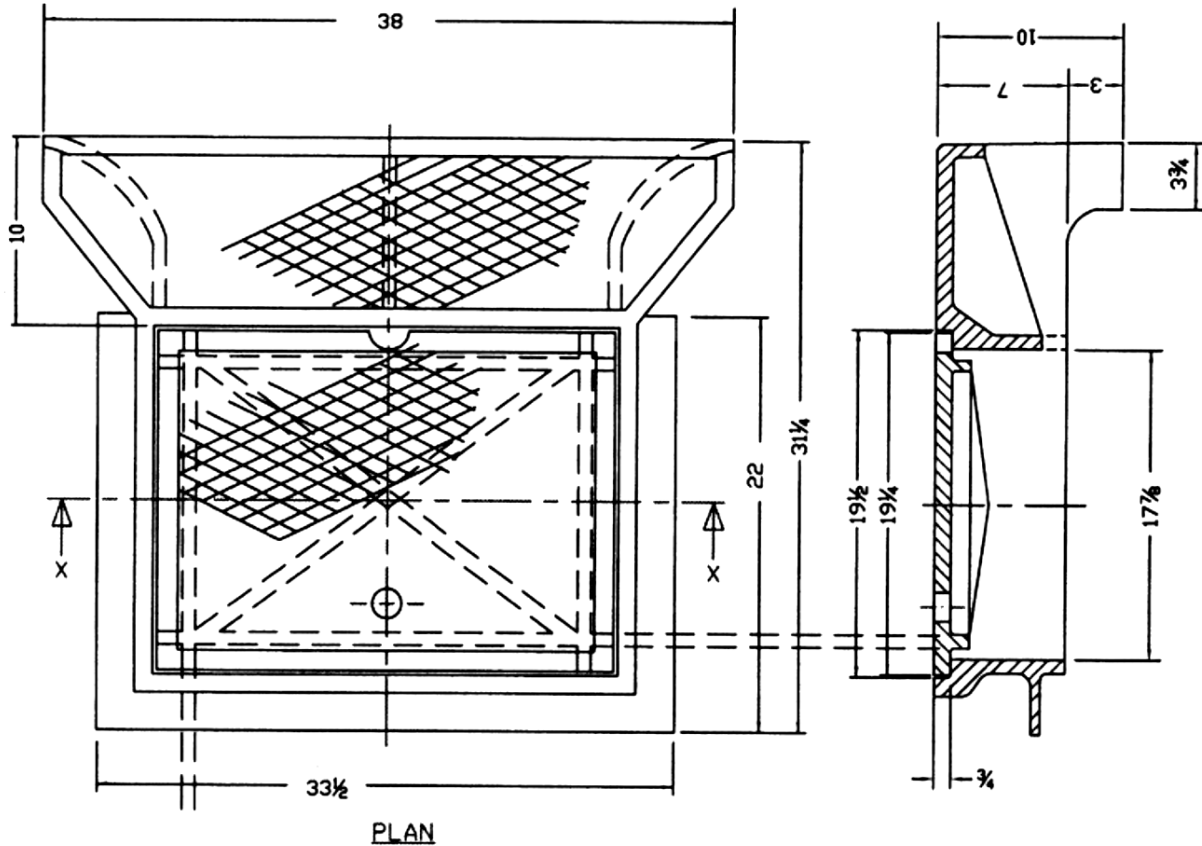

CAPITOL FOUNDRY OF VA, INC.

2856 CRUSADER CIRCLE
VIRGINIA BEACH, VA 23453

PHONE: (757) 427-9431

FAX: (757) 427-9308

www.capitolfoundry.net

SOUTHSIDE HAMPTON ROADS CURB CATCH BASIN FRAME & COVER

MATERIAL SPEC: ASTM A-48 CLASS 35B