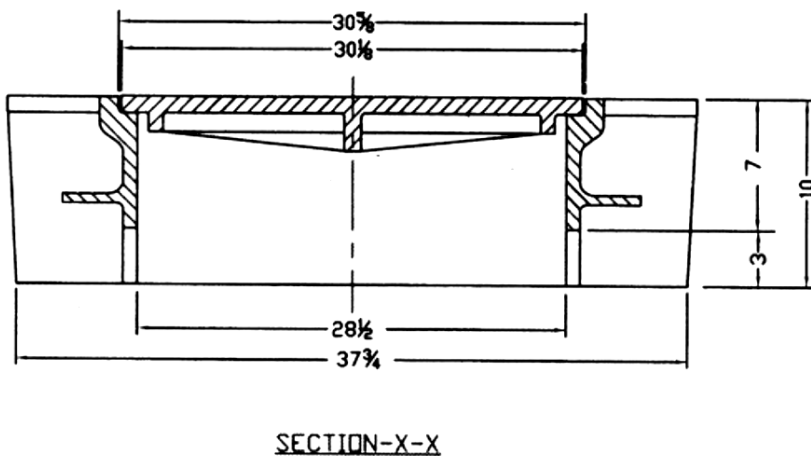

CAPITOL FOUNDRY OF VA, INC.

2856 CRUSADER CIRCLE
VIRGINIA BEACH, VA 23453

PHONE: (757) 427-9431

FAX: (757) 427-9308

www.capitolfoundry.net

SOUTHSIDE HAMPTON ROADS CURB CATCH BASIN FRAME & COVER

MATERIAL SPEC: ASTM A-48 CLASS 35B