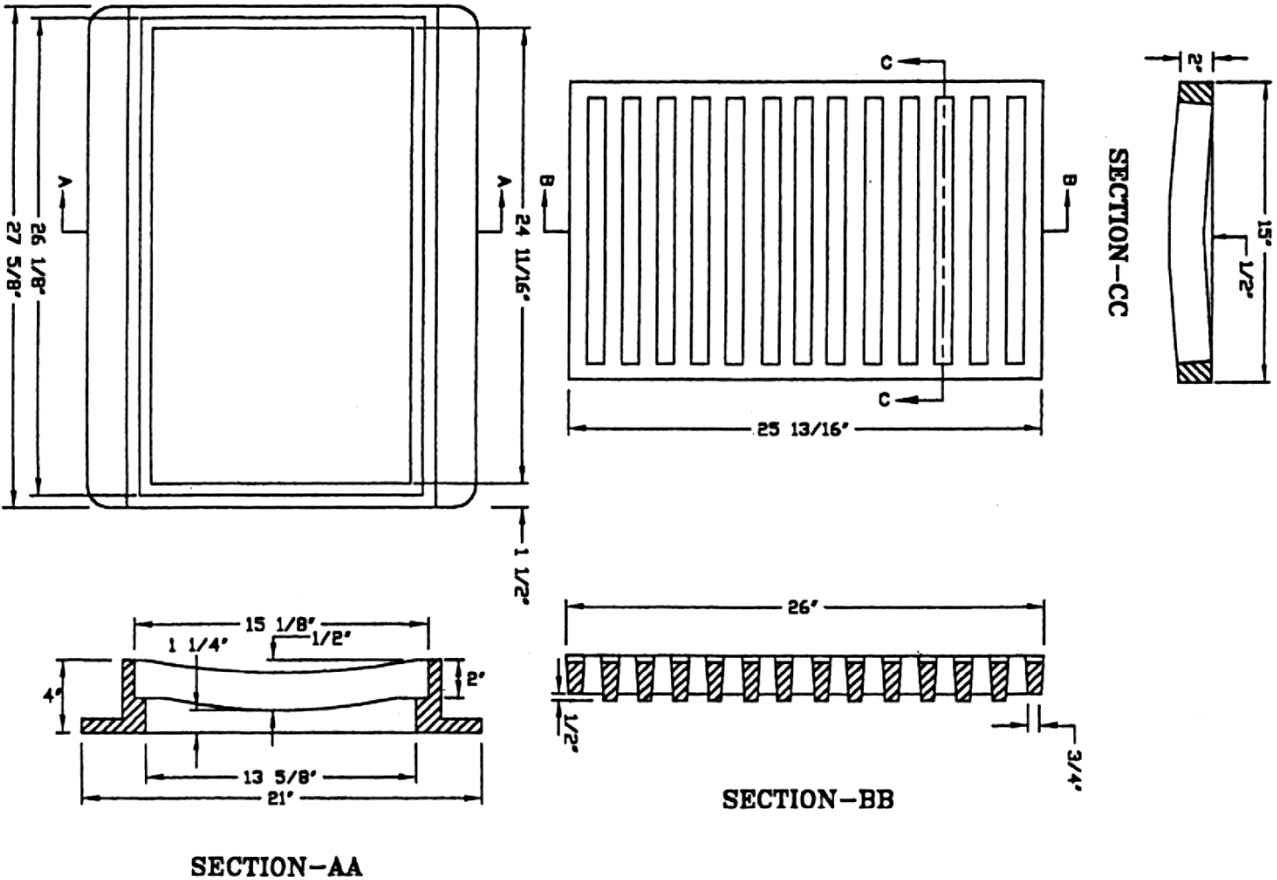

CAPITOL FOUNDRY OF VA, INC.

2856 CRUSADER CIRCLE
VIRGINIA BEACH, VA 23453

PHONE: (757) 427-9431

FAX: (757) 427-9308

www.capitolfoundry.net

15" X 26" GUTTER BASIN FRAME & GRATE

MATERIAL SPEC: ASTM A-48 CLASS 35B