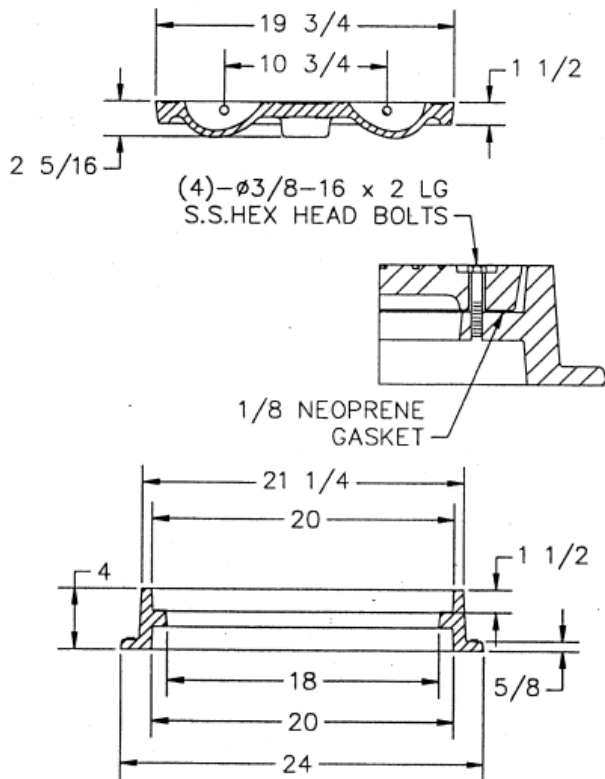

CAPITOL FOUNDRY OF VA, INC.

2856 CRUSADER CIRCLE
VIRGINIA BEACH, VA 23453

PHONE: (757) 427-9431

FAX: (757) 427-9308

www.capitolfoundry.net

ALSO AVAILABLE MARKED
VDOT-TRAF AND VDOT-COMM

MADE IN USA

JBR-1 18" X 18" VDOT JUNCTION BOX FRAME & COVER

MATERIAL SPEC: ASTM A-48 CLASS 35B

ITEM #JB-3A*DOM