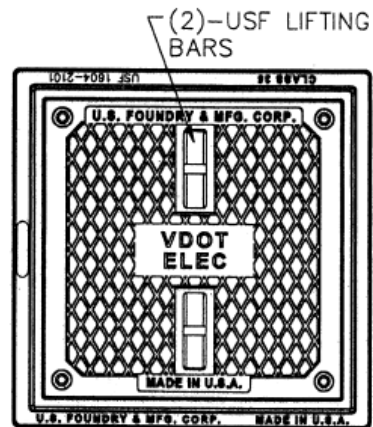

CAPITOL FOUNDRY OF VA, INC.

2856 CRUSADER CIRCLE
VIRGINIA BEACH, VA 23453

PHONE: (757) 427-9431

FAX: (757) 427-9308

www.capitolfoundry.net

ALSO AVAILABLE MARKED
VDOT-TRAF AND VDOT-COMM

MADE IN USA

JBR-1 18" X 18" VDOT JUNCTION BOX FRAME & COVER

MATERIAL SPEC: ASTM A-48 CLASS 35B

ITEM #JB-3A*DOM