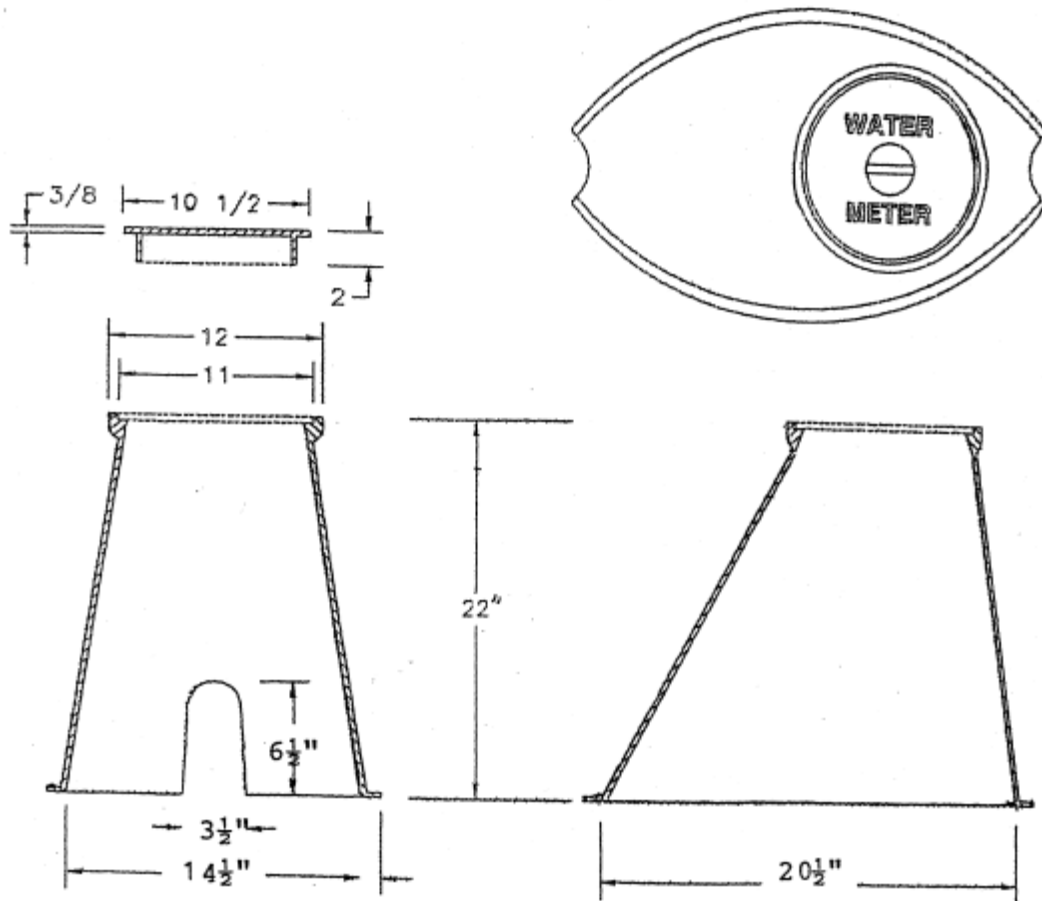

CAPITOL FOUNDRY OF VA, INC.

2856 CRUSADER CIRCLE
VIRGINIA BEACH, VA 23453

PHONE: (757) 427-9431

FAX: (757) 427-9308

www.capitolfoundry.net

CHESTERFIELD / HENRICO METER BOX & LID (5/8 METERS)

MATERIAL SPEC: ASTM A-48 CLASS 35B