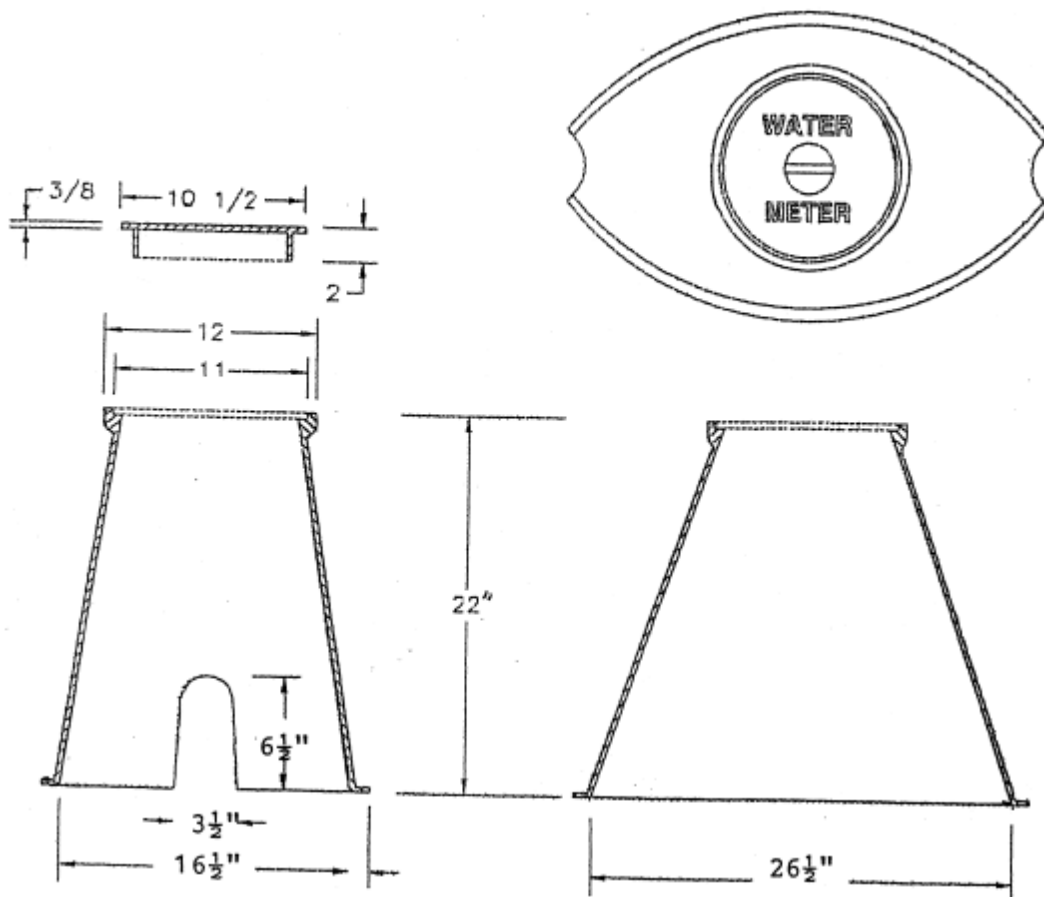

# CAPITOL FOUNDRY OF VA, INC.

2856 CRUSADER CIRCLE  
VIRGINIA BEACH, VA 23453

PHONE: (757) 427-9431

FAX: (757) 427-9308

www.capitolfoundry.net

CHESTERFIELD / HENRICO METER BOX & LID (1" METERS)

MATERIAL SPEC: ASTM A-48 CLASS 35B