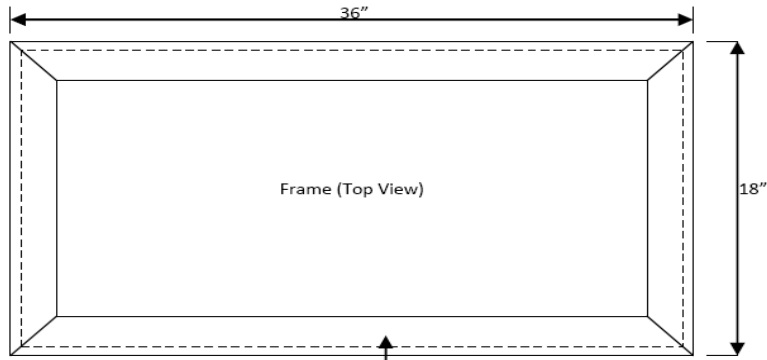

# CAPITOL FOUNDRY OF VA, INC.

2856 CRUSADER CIRCLE  
VIRGINIA BEACH, VA 23453

PHONE: (757) 427-9431

FAX: (757) 427-9308

www.capitolfoundry.net

**NOTES:**

Sides are to be made of 1/4" mild steel plate.

Continuous weld to be on all four corners.  
Bars supporting top and reinforcing top  
may be spot welded.

Top cover will be made of 1/4" diamond  
plate steel.

[Shown with optional handle]

## 18" x 36" FABRICATED METER VAULT

MATERIAL SPEC: ASTM A36 STEEL

ITEM #MBX-1836\*