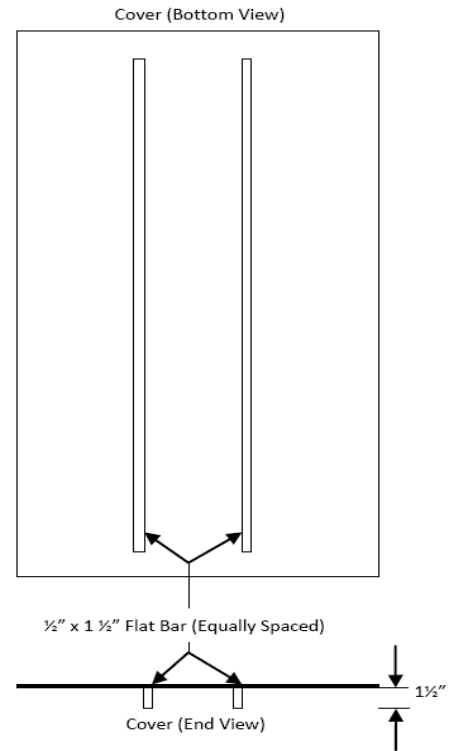

# CAPITOL FOUNDRY OF VA, INC.

2856 CRUSADER CIRCLE  
VIRGINIA BEACH, VA 23453

PHONE: (757) 427-9431

FAX: (757) 427-9308

www.capitolfoundry.net

**NOTES:**

Sides are to be made of 1/4" mild steel plate.

Continuous weld to be on all four corners.  
Bars supporting top and reinforcing top  
may be spot welded.

Top cover will be made of 1/4" diamond  
plate steel.

[Shown with optional handle]

## 18" x 36" FABRICATED METER VAULT

MATERIAL SPEC: ASTM A36 STEEL

ITEM #MBX-1836\*