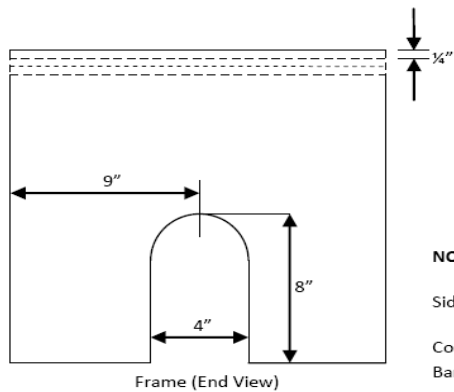

# CAPITOL FOUNDRY OF VA, INC.

2856 CRUSADER CIRCLE  
VIRGINIA BEACH, VA 23453

PHONE: (757) 427-9431

FAX: (757) 427-9308

www.capitolfoundry.net

**NOTES:**

Sides are to be made of 1/4" mild steel plate.

Continuous weld to be on all four corners.  
Bars supporting top and reinforcing top  
may be spot welded.

Top cover will be made of 1/4" diamond  
plate steel.

[Shown with optional handle]

## 18" x 36" FABRICATED METER VAULT

MATERIAL SPEC: ASTM A36 STEEL

ITEM #MBX-1836\*