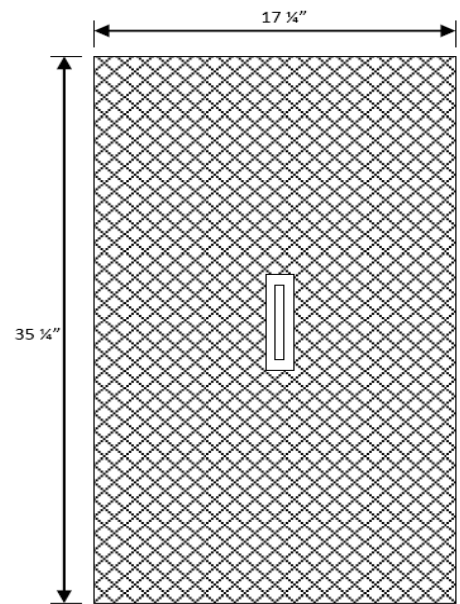

# CAPITOL FOUNDRY OF VA, INC.

2856 CRUSADER CIRCLE  
VIRGINIA BEACH, VA 23453

PHONE: (757) 427-9431

FAX: (757) 427-9308

www.capitolfoundry.net

**NOTES:**

Sides are to be made of 1/4" mild steel plate.

Continuous weld to be on all four corners.  
Bars supporting top and reinforcing top  
may be spot welded.

Top cover will be made of 1/4" diamond  
plate steel.

[Shown with optional handle]

## 18" x 36" FABRICATED METER VAULT

MATERIAL SPEC: ASTM A36 STEEL

ITEM #MBX-1836\*