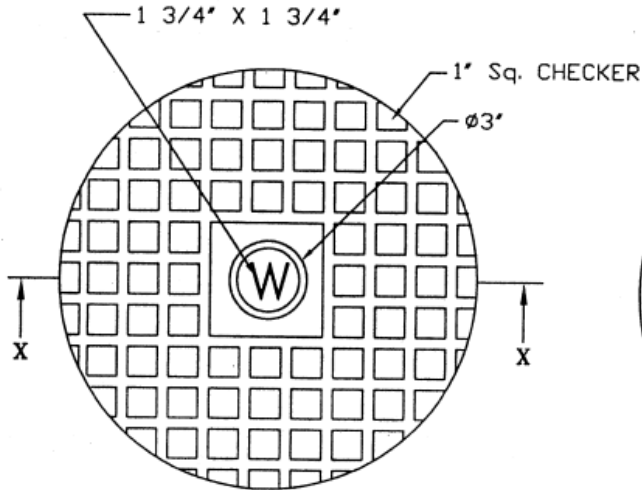

CAPITOL FOUNDRY OF VA, INC.

2856 CRUSADER CIRCLE
VIRGINIA BEACH, VA 23453

PHONE: (757) 427-9431

FAX: (757) 427-9308

www.capitolfoundry.net

TOP VIEW