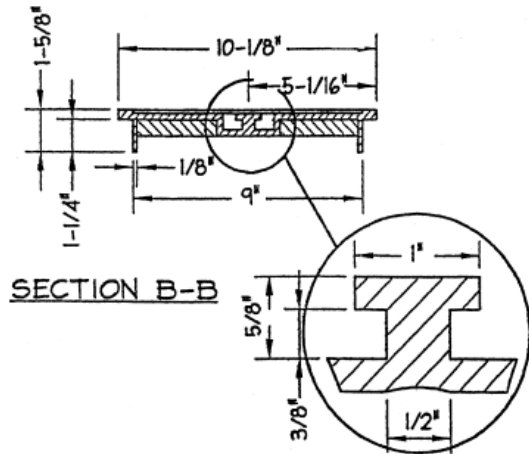

SECTION B-B

BOTTOM VIEW: COVER

CITY OF NEWPORT NEWS SMALL METER BOX & LID

MATERIAL SPEC: ASTM A-48 CLASS 35B

ITEM #MBX-3421\*