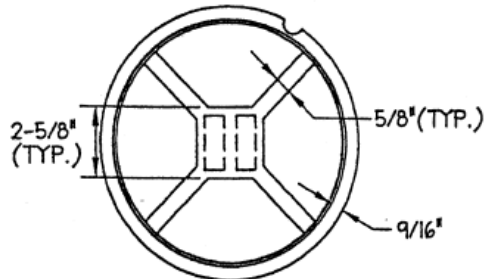

SECTION B-B

BOTTOM VIEW: COVER

CITY OF NEWPORT NEWS SMALL METER BOX & LID

MATERIAL SPEC: ASTM A-48 CLASS 35B

ITEM #MBX-3421\*