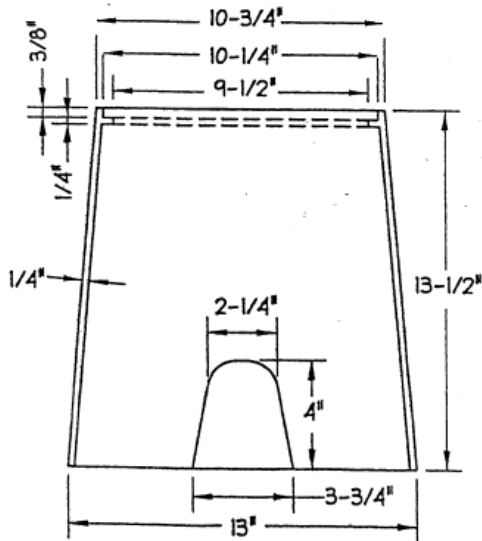

SECTION B-B

SECTION A-A