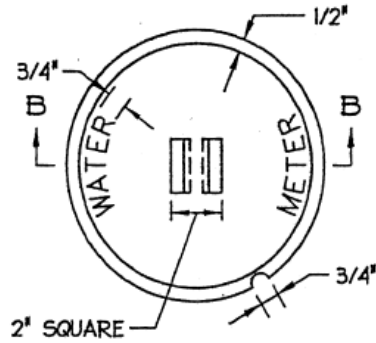

TOP VIEW: COVER