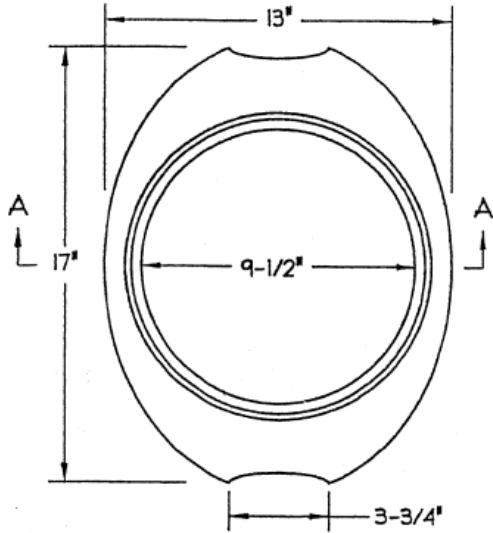

CAPITOL FOUNDRY OF VA, INC.

2856 CRUSADER CIRCLE
VIRGINIA BEACH, VA 23453

PHONE: (757) 427-9431

FAX: (757) 427-9308

www.capitolfoundry.net

PLAN: BOX