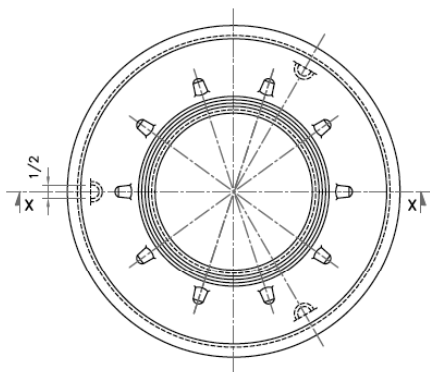

CAPITOL FOUNDRY OF VA, INC.

2856 CRUSADER CIRCLE
VIRGINIA BEACH, VA 23453

PHONE: (757) 427-9431

FAX: (757) 427-9308

www.capitolfoundry.net

PLAN (FRAME)