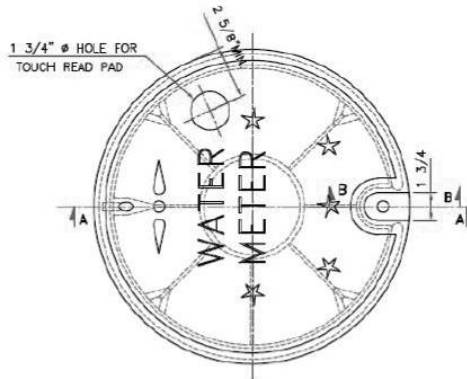

CAPITOL FOUNDRY OF VA, INC.

2856 CRUSADER CIRCLE
VIRGINIA BEACH, VA 23453

PHONE: (757) 427-9431

FAX: (757) 427-9308

www.capitolfoundry.net

PLAN (FRAME)