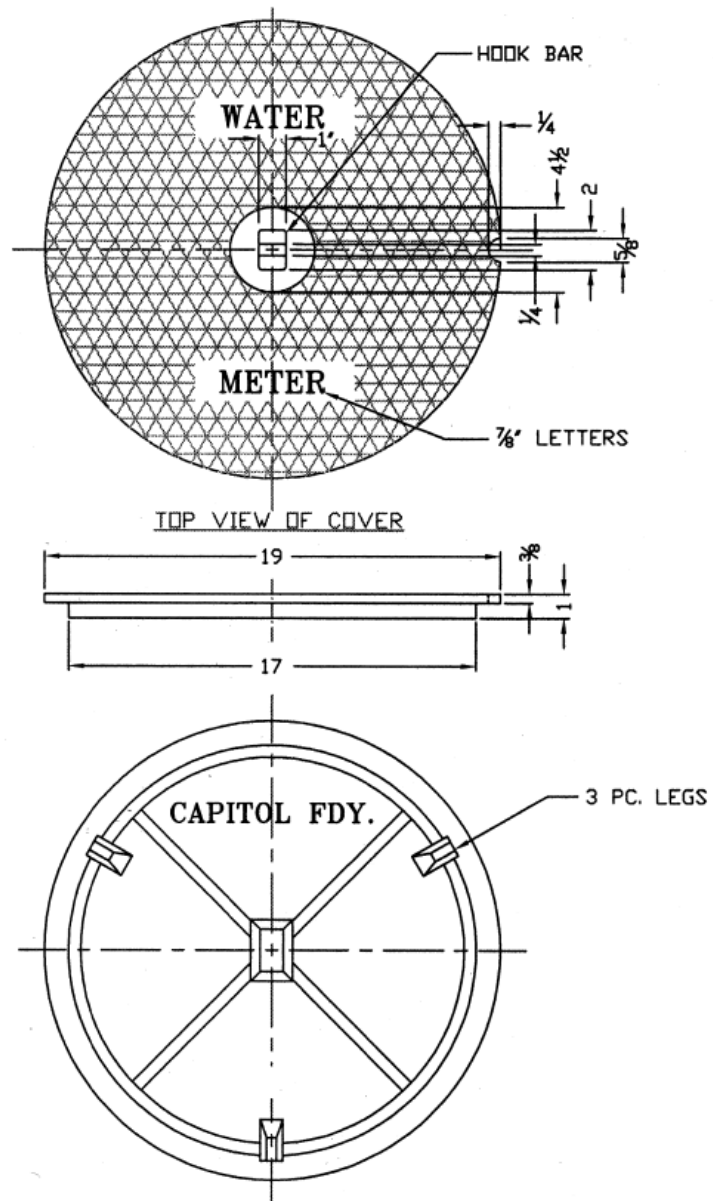

CAPITOL FOUNDRY OF VA, INC.

2856 CRUSADER CIRCLE
VIRGINIA BEACH, VA 23453

PHONE: (757) 427-9431

FAX: (757) 427-9308

www.capitolfoundry.net

AVAILABLE WITH
TOUCH READ HOLE

FB-18 STYLE 18" METER BOX LID

MATERIAL SPEC: ASTM A-48 CLASS 35B

ITEM #MBX-3624-C