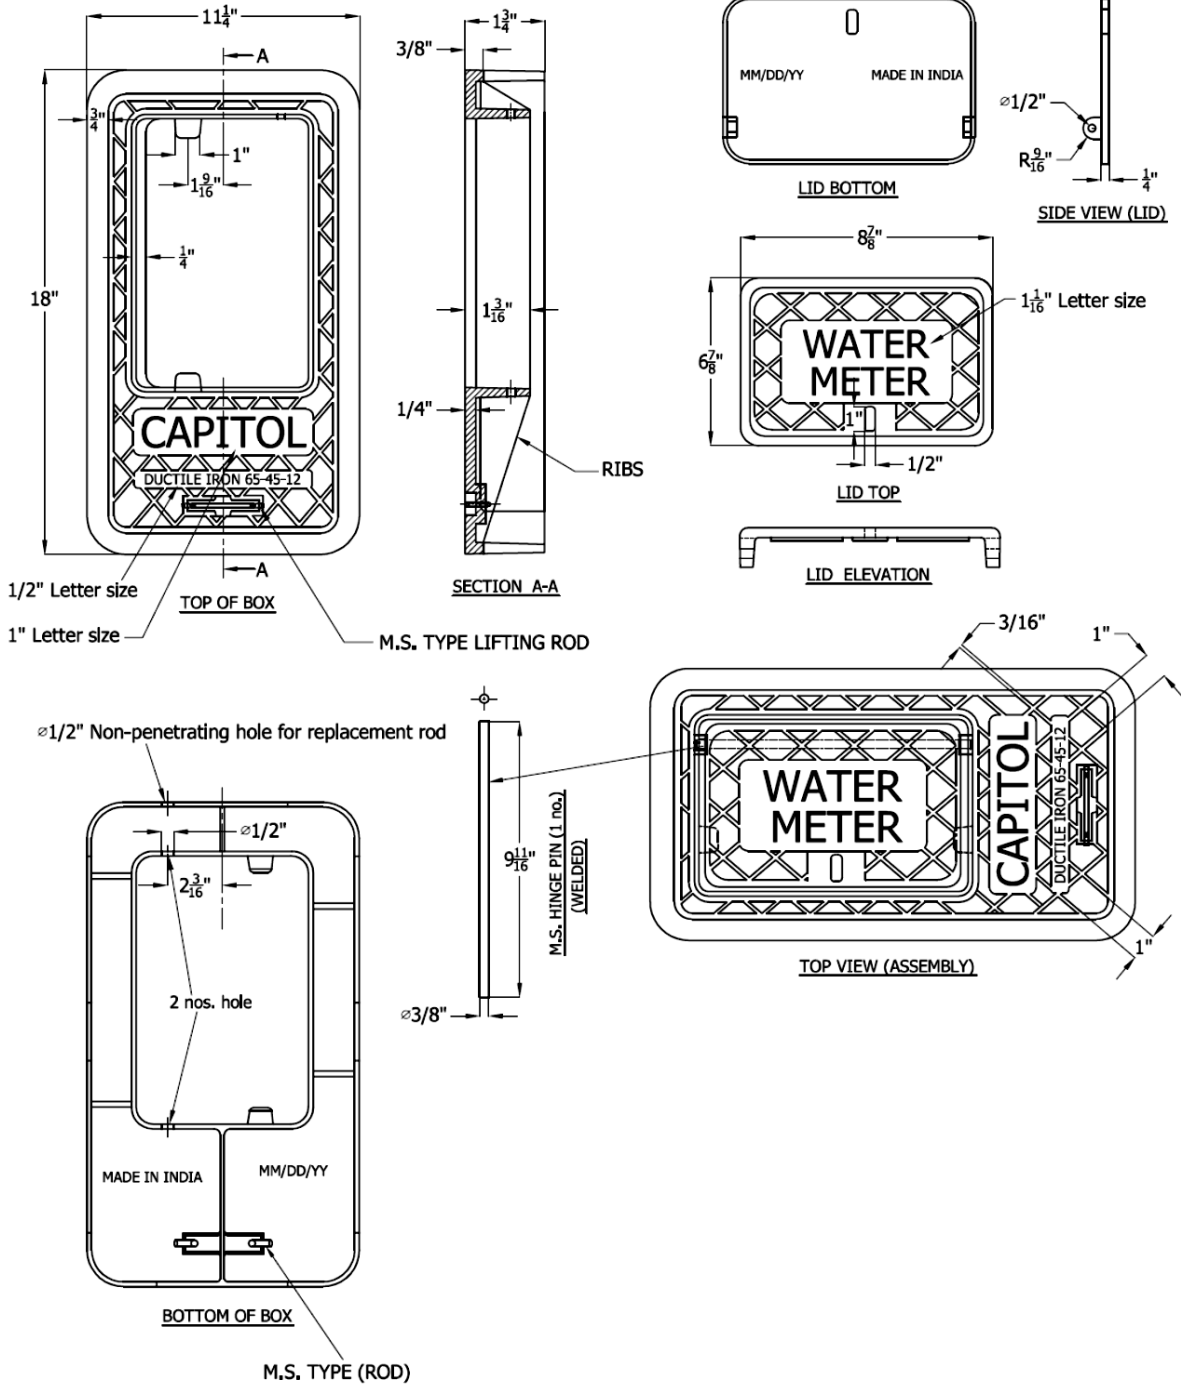

# CAPITOL FOUNDRY OF VA, INC.

2856 CRUSADER CIRCLE  
VIRGINIA BEACH, VA 23453

PHONE: (757) 427-9431

FAX: (757) 427-9308

www.capitolfoundry.net

CHESTERFIELD COUNTY DUCTILE IRON METER BOX LID (1" METERS)

MATERIAL SPEC: D.I. 65-45-15

ITEM #MBX-545B