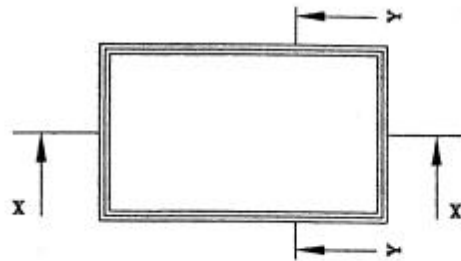

CAPITOL FOUNDRY OF VA, INC.

2856 CRUSADER CIRCLE
VIRGINIA BEACH, VA 23453

PHONE: (757) 427-9431

FAX: (757) 427-9308

www.capitolfoundry.net

AVAILABLE WITH
TOUCH READ HOLE

PLAN (BODY)