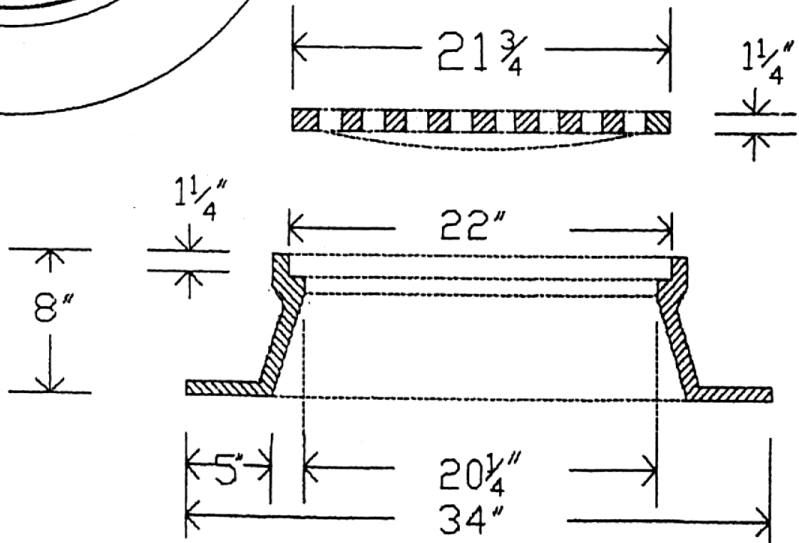

# CAPITOL FOUNDRY OF VA, INC.

2856 CRUSADER CIRCLE  
VIRGINIA BEACH, VA 23453

PHONE: (757) 427-9431

FAX: (757) 427-9308

www.capitolfoundry.net

AVAILABLE IN A 4" TALL  
FRAME

MH-1 MANHOLE FRAME & GRATED LID

MATERIAL SPEC: ASTM A-48 CLASS 35B