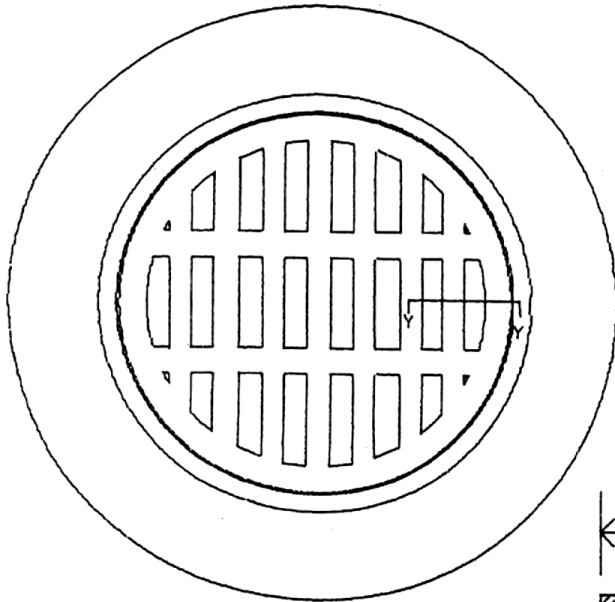

# CAPITOL FOUNDRY OF VA, INC.

2856 CRUSADER CIRCLE  
VIRGINIA BEACH, VA 23453

PHONE: (757) 427-9431

FAX: (757) 427-9308

www.capitolfoundry.net

AVAILABLE IN A 4" TALL  
FRAME

MH-1 MANHOLE FRAME & GRATED LID

MATERIAL SPEC: ASTM A-48 CLASS 35B