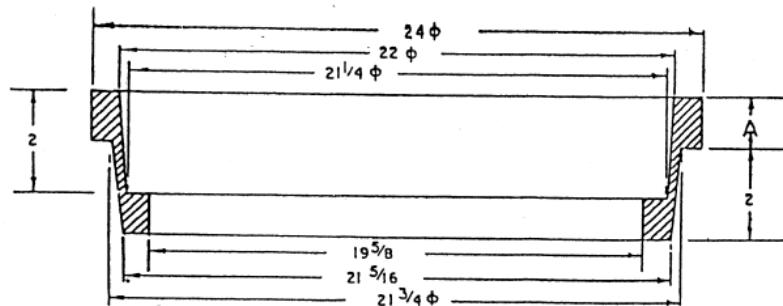

SECTION-XX.

MH-20 SERIES MANHOLE RISER

MATERIAL SPEC: ASTM A-48 CLASS 35B

ITEM #MH-20-X(SIZE)