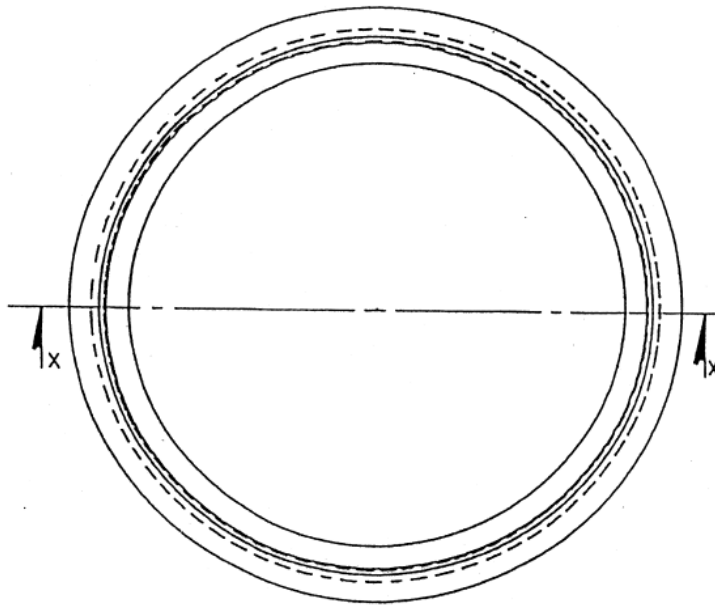

CAPITOL FOUNDRY OF VA, INC.

2856 CRUSADER CIRCLE
VIRGINIA BEACH, VA 23453

PHONE: (757) 427-9431

FAX: (757) 427-9308

www.capitolfoundry.net

AVAILABLE HEIGHT
ADJUSTMENTS: 1", 1-1/2", 2"

PLAN

SECTION-XX.

MH-20 SERIES MANHOLE RISER

MATERIAL SPEC: ASTM A-48 CLASS 35B

ITEM #MH-20-X(SIZE)