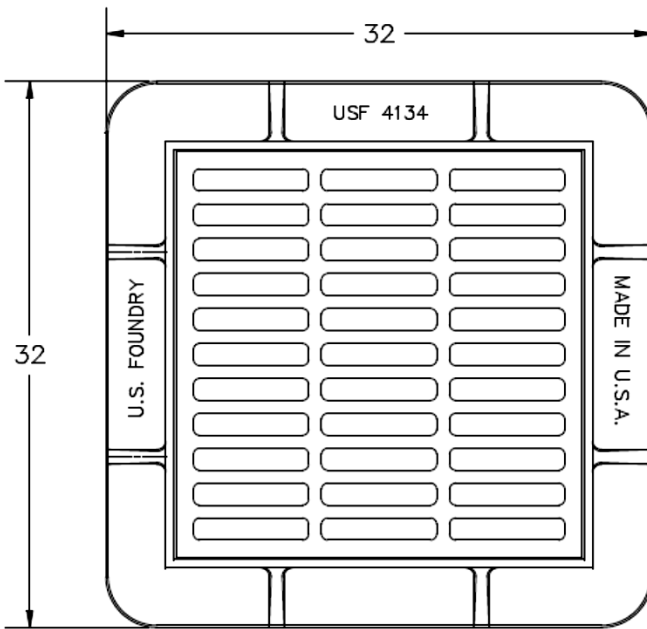

# CAPITOL FOUNDRY OF VA, INC.

2856 CRUSADER CIRCLE  
VIRGINIA BEACH, VA 23453

PHONE: (757) 427-9431

FAX: (757) 427-9308

www.capitolfoundry.net

MADE IN USA

24" X 24" X 6" TALL CATCH BASIN GRATE & FRAME

MATERIAL SPEC: ASTM A-48 CLASS 35B