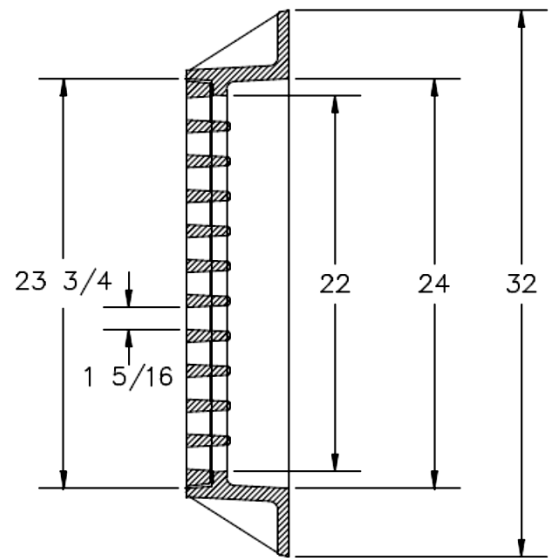

# CAPITOL FOUNDRY OF VA, INC.

2856 CRUSADER CIRCLE  
VIRGINIA BEACH, VA 23453

PHONE: (757) 427-9431

FAX: (757) 427-9308

www.capitolfoundry.net

MADE IN USA

24" X 24" X 6" TALL CATCH BASIN GRATE & FRAME

MATERIAL SPEC: ASTM A-48 CLASS 35B