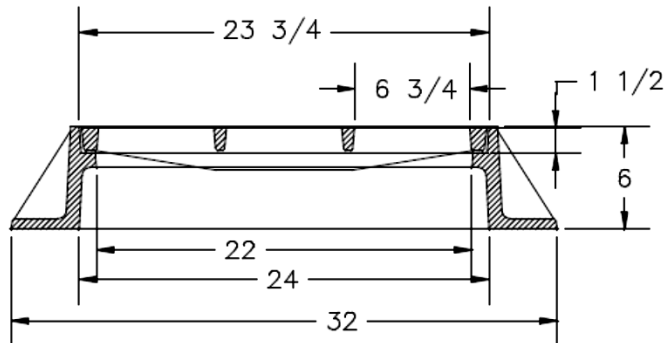

# CAPITOL FOUNDRY OF VA, INC.

2856 CRUSADER CIRCLE  
VIRGINIA BEACH, VA 23453

PHONE: (757) 427-9431

FAX: (757) 427-9308

www.capitolfoundry.net

MADE IN USA

24" X 24" X 6" TALL CATCH BASIN GRATE & FRAME

MATERIAL SPEC: ASTM A-48 CLASS 35B