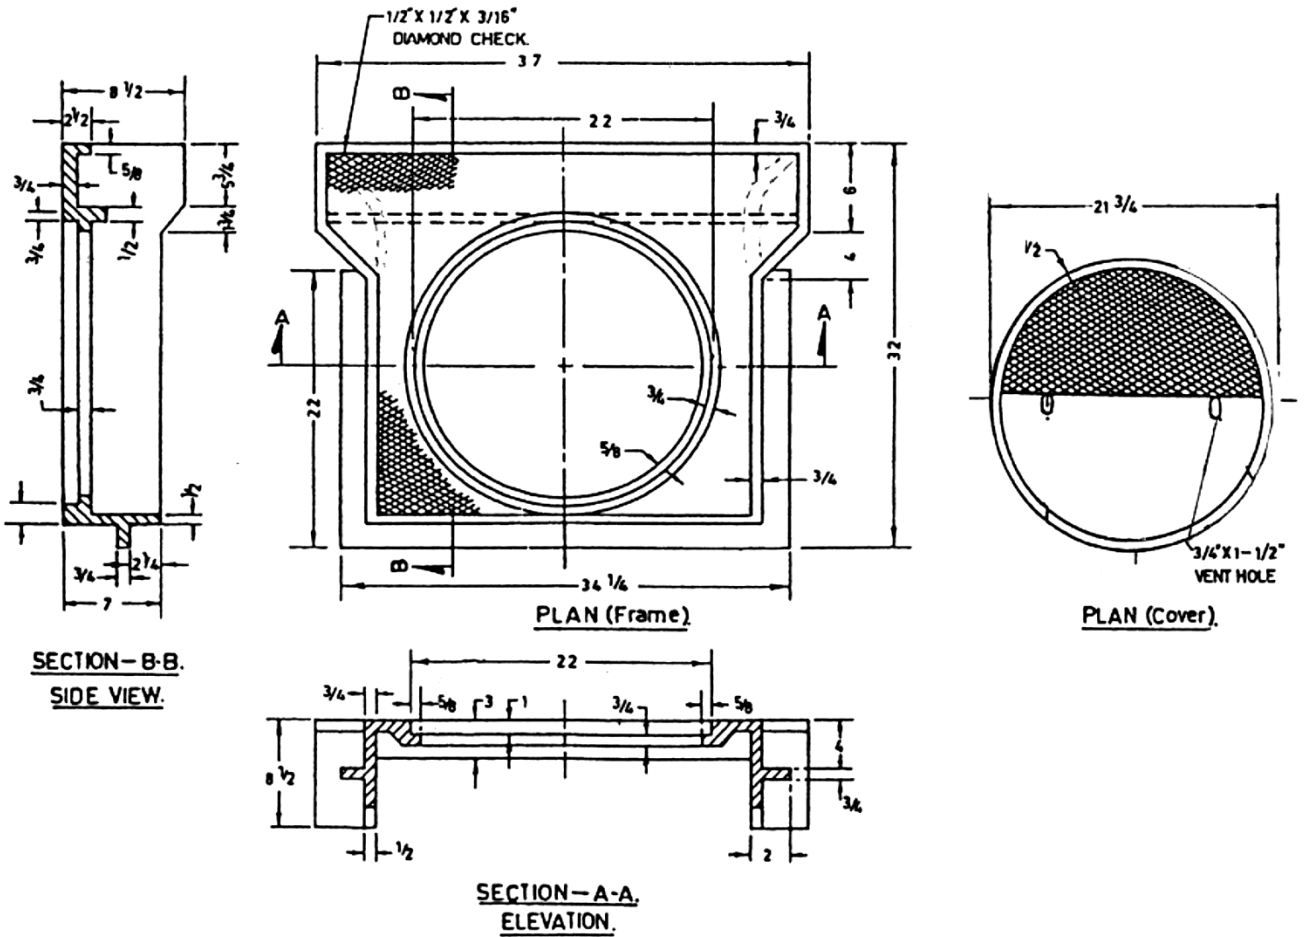

# CAPITOL FOUNDRY OF VA, INC.

2856 CRUSADER CIRCLE  
VIRGINIA BEACH, VA 23453

PHONE: (757) 427-9431

FAX: (757) 427-9308

www.capitolfoundry.net

PORTSMOUTH / NEWPORT NEWS CATCH BASIN FRAME & LID

MATERIAL SPEC: ASTM A-48 CLASS 35B