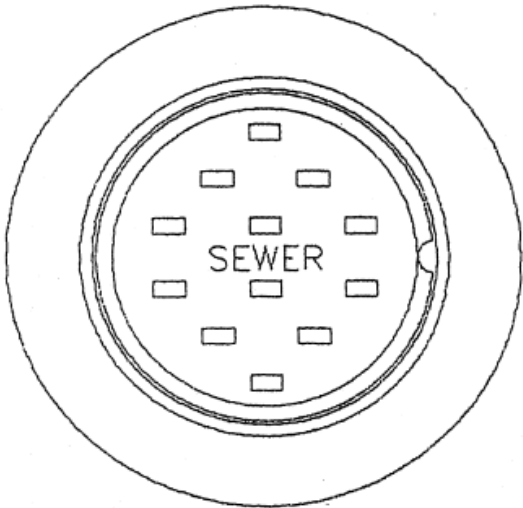

CAPITOL FOUNDRY OF VA, INC.

2856 CRUSADER CIRCLE
VIRGINIA BEACH, VA 23453

PHONE: (757) 427-9431

FAX: (757) 427-9308

www.capitolfoundry.net

8" TALL CLEANOUT FRAME & COVER

MATERIAL SPEC: ASTM A-48 CLASS 35B

ITEM #PCO-1*MOD