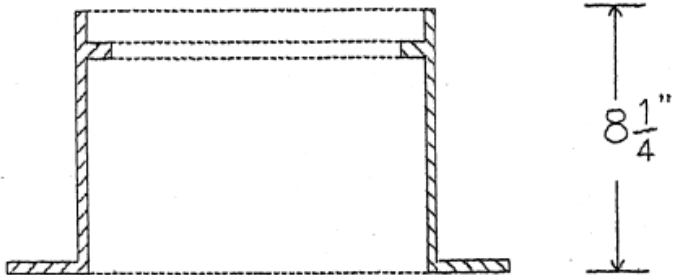

CAPITOL FOUNDRY OF VA, INC.

2856 CRUSADER CIRCLE
VIRGINIA BEACH, VA 23453

PHONE: (757) 427-9431

FAX: (757) 427-9308

www.capitolfoundry.net

8" TALL CLEANOUT FRAME & COVER

MATERIAL SPEC: ASTM A-48 CLASS 35B

ITEM #PCO-1*MOD