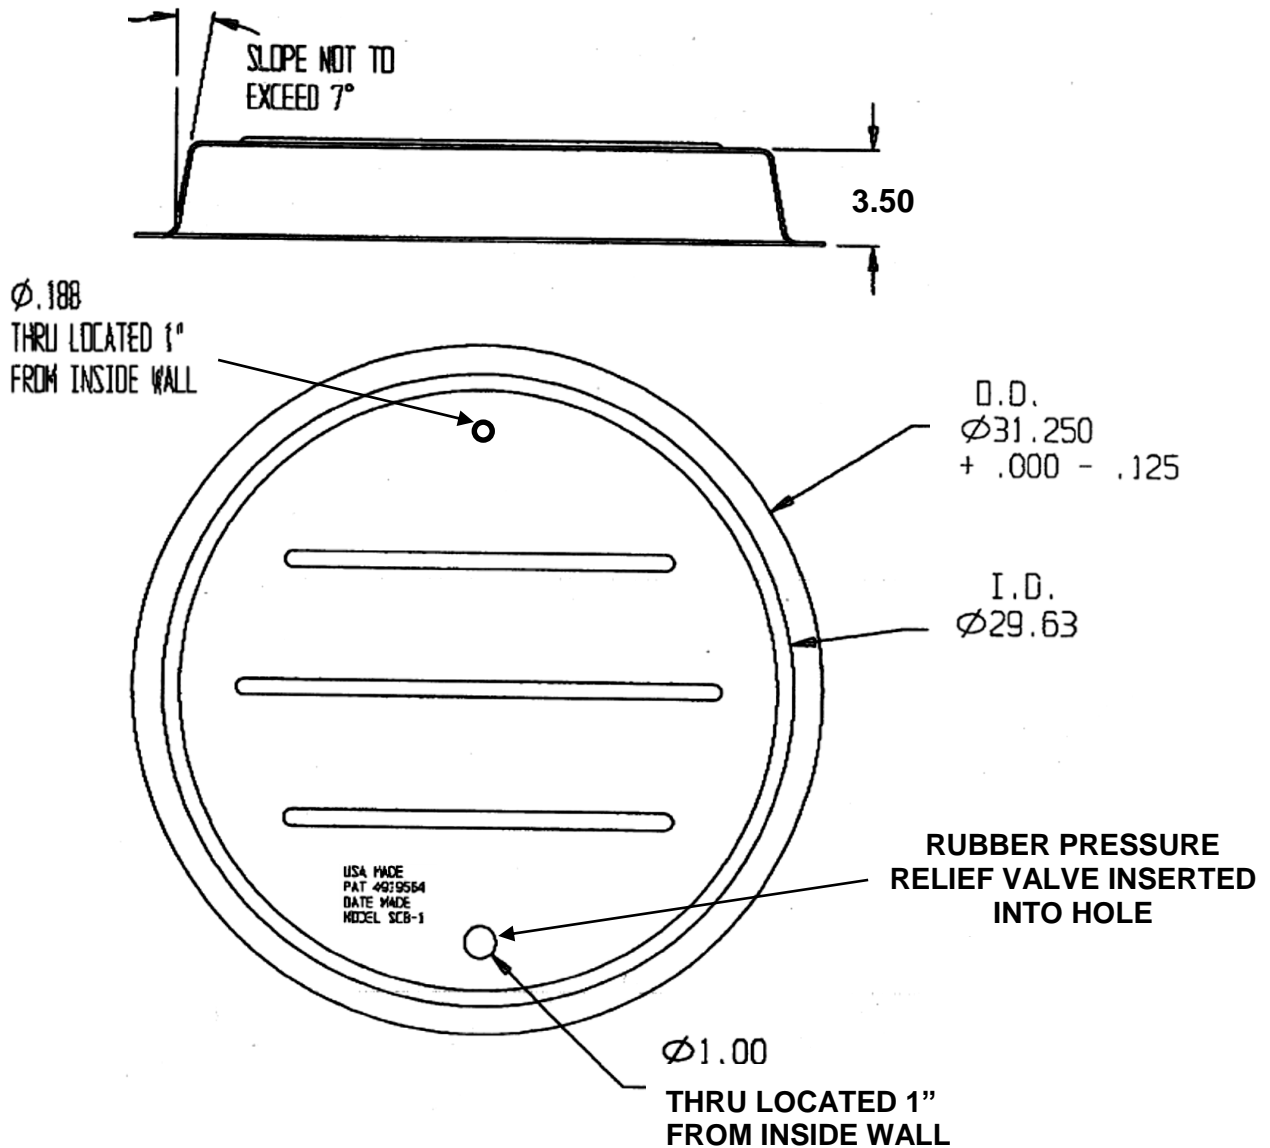

# CAPITOL FOUNDRY OF VA, INC.

2856 CRUSADER CIRCLE  
VIRGINIA BEACH, VA 23453

PHONE: (757) 427-9431

FAX: (757) 427-9308

www.capitolfoundry.net

SUPPLIED WITH  
BRAIDED NYLON  
HANDLE

STAINLESS STEEL 'RAINSTOPPER' MANHOLE INSERT (SIZE 'SCB-1')

MATERIAL SPEC: 18 GA 304 SS

ITEM #MH-30-SS-DP