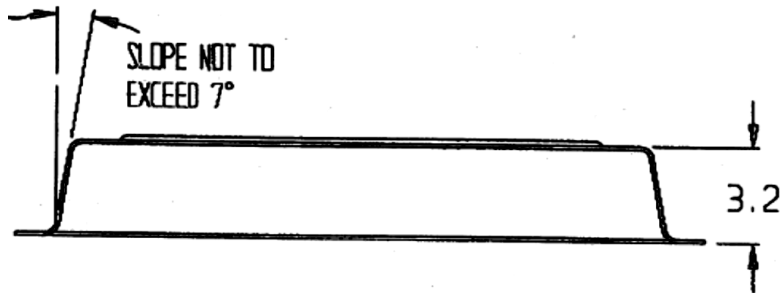

VB= CITY OF VIRGINIA BEACH (WELDED HANDLE)  
P= CITY OF PORTSMOUTH (NYLON HANDLE)

STAINLESS STEEL 'RAINSTOPPER' MANHOLE INSERT (SIZE 'C')

MATERIAL SPEC: 18 GA 304 SS

ITEM #MH-C-21-SS-(VB or P)