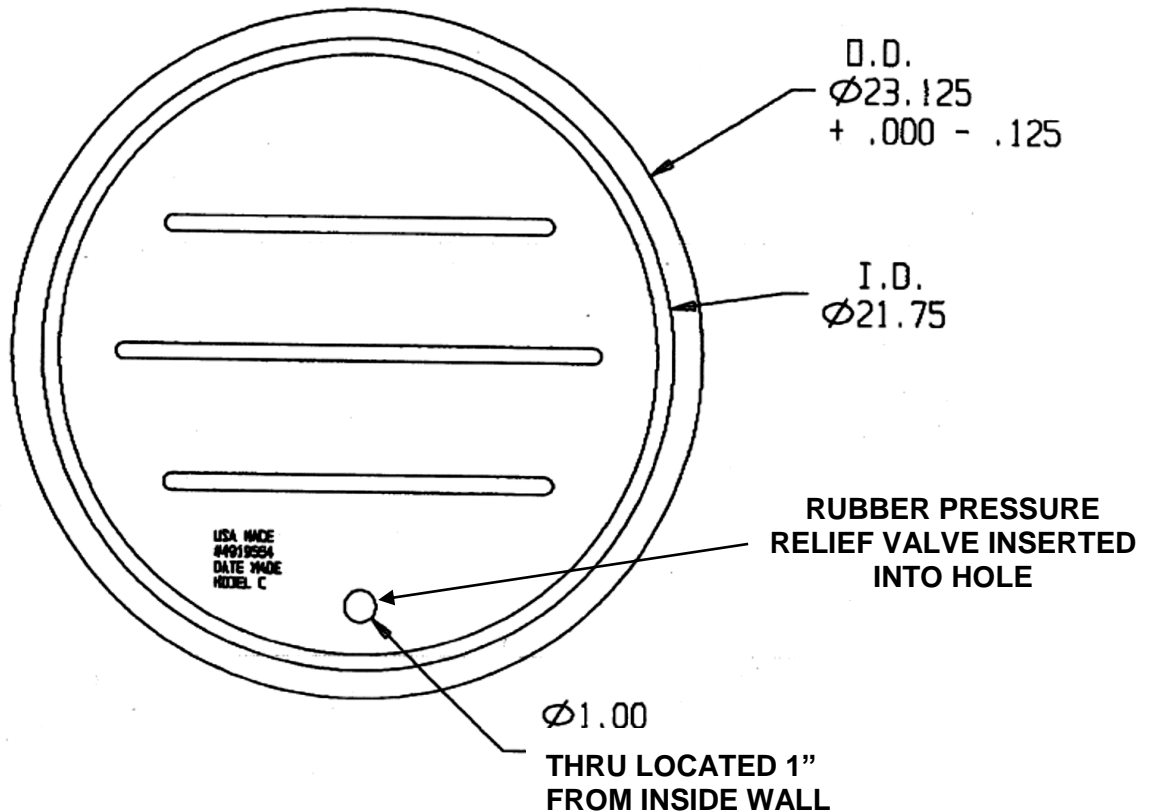

VB= CITY OF VIRGINIA BEACH (WELDED HANDLE)  
P= CITY OF PORTSMOUTH (NYLON HANDLE)

STAINLESS STEEL 'RAINSTOPPER' MANHOLE INSERT (SIZE 'C')

MATERIAL SPEC: 18 GA 304 SS

ITEM #MH-C-21-SS-(VB or P)