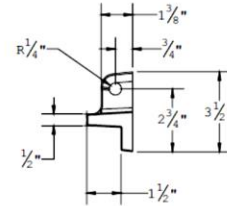

CAPITOL FOUNDRY OF VA, INC.

2856 CRUSADER CIRCLE
VIRGINIA BEACH, VA 23453

PHONE: (757) 427-9431

FAX: (757) 427-9308

www.capitolfoundry.net

(6) 3/4" x 3/4" x 1/8" PADS

ITEM	A	B	CLEAR OPENING
TGF-8*	8"	24"	6"
TGF-10*	10"	24"	8"
TGF-12*	12"	24"	10"
TGF-14*	14"	24"	12"
TGF-26*	26"	24"	24"

ALSO AVAILABLE BOLTED

NOTE: ACTUAL SIZE OF HOLES WILL VARY DEPENDING ON THE GRATE SIZE.
TGF-14* SHOWN IN DRAWING

STANDARD HEAVY DUTY TRENCH GRATE & FRAME

MATERIAL SPEC: ASTM A-48 CLASS 35B

ITEM #TGF-SIZE