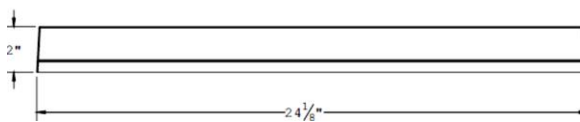

CAPITOL FOUNDRY OF VA, INC.

2856 CRUSADER CIRCLE
VIRGINIA BEACH, VA 23453

PHONE: (757) 427-9431

FAX: (757) 427-9308

www.capitolfoundry.net

(6) 3/4" x 3/4" x 1/8" PADS

ITEM	A	B	CLEAR OPENING
TGF-8*	8"	24"	6"
TGF-10*	10"	24"	8"
TGF-12*	12"	24"	10"
TGF-14*	14"	24"	12"
TGF-26*	26"	24"	24"

ALSO AVAILABLE BOLTED

NOTE: ACTUAL SIZE OF HOLES WILL VARY DEPENDING ON THE GRATE SIZE.
TGF-14* SHOWN IN DRAWING

STANDARD HEAVY DUTY TRENCH GRATE & FRAME

MATERIAL SPEC: ASTM A-48 CLASS 35B

ITEM #TGF-SIZE