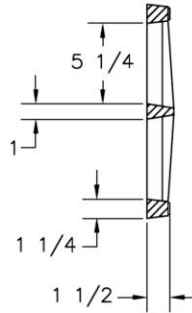

CAPITOL FOUNDRY OF VA, INC.

2856 CRUSADER CIRCLE
VIRGINIA BEACH, VA 23453

PHONE: (757) 427-9431

FAX: (757) 427-9308

www.capitolfoundry.net

(6) 3/4" x 3/4" x 1/8" PADS

ITEM	A	B	CLEAR OPENING
TGF-8*	8"	24"	6"
TGF-10*	10"	24"	8"
TGF-12*	12"	24"	10"
TGF-14*	14"	24"	12"
TGF-26*	26"	24"	24"

ALSO AVAILABLE BOLTED

NOTE: ACTUAL SIZE OF HOLES WILL VARY DEPENDING ON THE GRATE SIZE.
TGF-14* SHOWN IN DRAWING

STANDARD HEAVY DUTY TRENCH GRATE & FRAME

MATERIAL SPEC: ASTM A-48 CLASS 35B

ITEM #TGF-SIZE