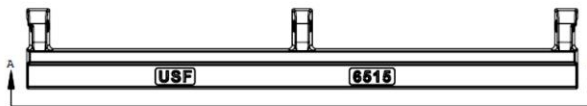

CAPITOL FOUNDRY OF VA, INC.

2856 CRUSADER CIRCLE
VIRGINIA BEACH, VA 23453

PHONE: (757) 427-9431

FAX: (757) 427-9308

www.capitolfoundry.net

(6) 3/4" x 3/4" x 1/8" PADS

ITEM	A	B	CLEAR OPENING
TGF-8*	8"	24"	6"
TGF-10*	10"	24"	8"
TGF-12*	12"	24"	10"
TGF-14*	14"	24"	12"
TGF-26*	26"	24"	24"

ALSO AVAILABLE BOLTED

NOTE: ACTUAL SIZE OF HOLES WILL VARY DEPENDING ON THE GRATE SIZE.
TGF-14* SHOWN IN DRAWING

STANDARD HEAVY DUTY TRENCH GRATE & FRAME

MATERIAL SPEC: ASTM A-48 CLASS 35B

ITEM #TGF-SIZE