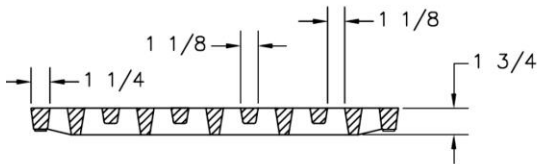

CAPITOL FOUNDRY OF VA, INC.

2856 CRUSADER CIRCLE
VIRGINIA BEACH, VA 23453

PHONE: (757) 427-9431

FAX: (757) 427-9308

www.capitolfoundry.net

(6) 3/4" x 3/4" x 1/8" PADS

ITEM	A	B	CLEAR OPENING
TGF-8*	8"	24"	6"
TGF-10*	10"	24"	8"
TGF-12*	12"	24"	10"
TGF-14*	14"	24"	12"
TGF-26*	26"	24"	24"

ALSO AVAILABLE BOLTED

NOTE: ACTUAL SIZE OF HOLES WILL VARY DEPENDING ON THE GRATE SIZE.
TGF-14* SHOWN IN DRAWING

STANDARD HEAVY DUTY TRENCH GRATE & FRAME

MATERIAL SPEC: ASTM A-48 CLASS 35B

ITEM #TGF-SIZE