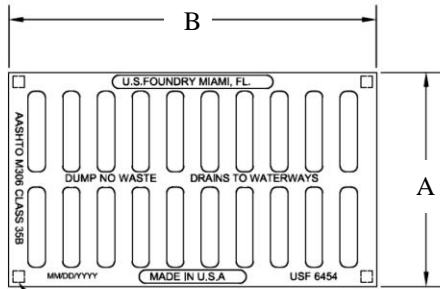

CAPITOL FOUNDRY OF VA, INC.

2856 CRUSADER CIRCLE
VIRGINIA BEACH, VA 23453

PHONE: (757) 427-9431

FAX: (757) 427-9308

www.capitolfoundry.net

(6) 3/4" x 3/4" x 1/8" PADS

ITEM	A	B	CLEAR OPENING
TGF-8*	8"	24"	6"
TGF-10*	10"	24"	8"
TGF-12*	12"	24"	10"
TGF-14*	14"	24"	12"
TGF-26*	26"	24"	24"

ALSO AVAILABLE BOLTED

NOTE: ACTUAL SIZE OF HOLES WILL VARY DEPENDING ON THE GRATE SIZE.
TGF-14* SHOWN IN DRAWING

STANDARD HEAVY DUTY TRENCH GRATE & FRAME

MATERIAL SPEC: ASTM A-48 CLASS 35B

ITEM #TGF-SIZE